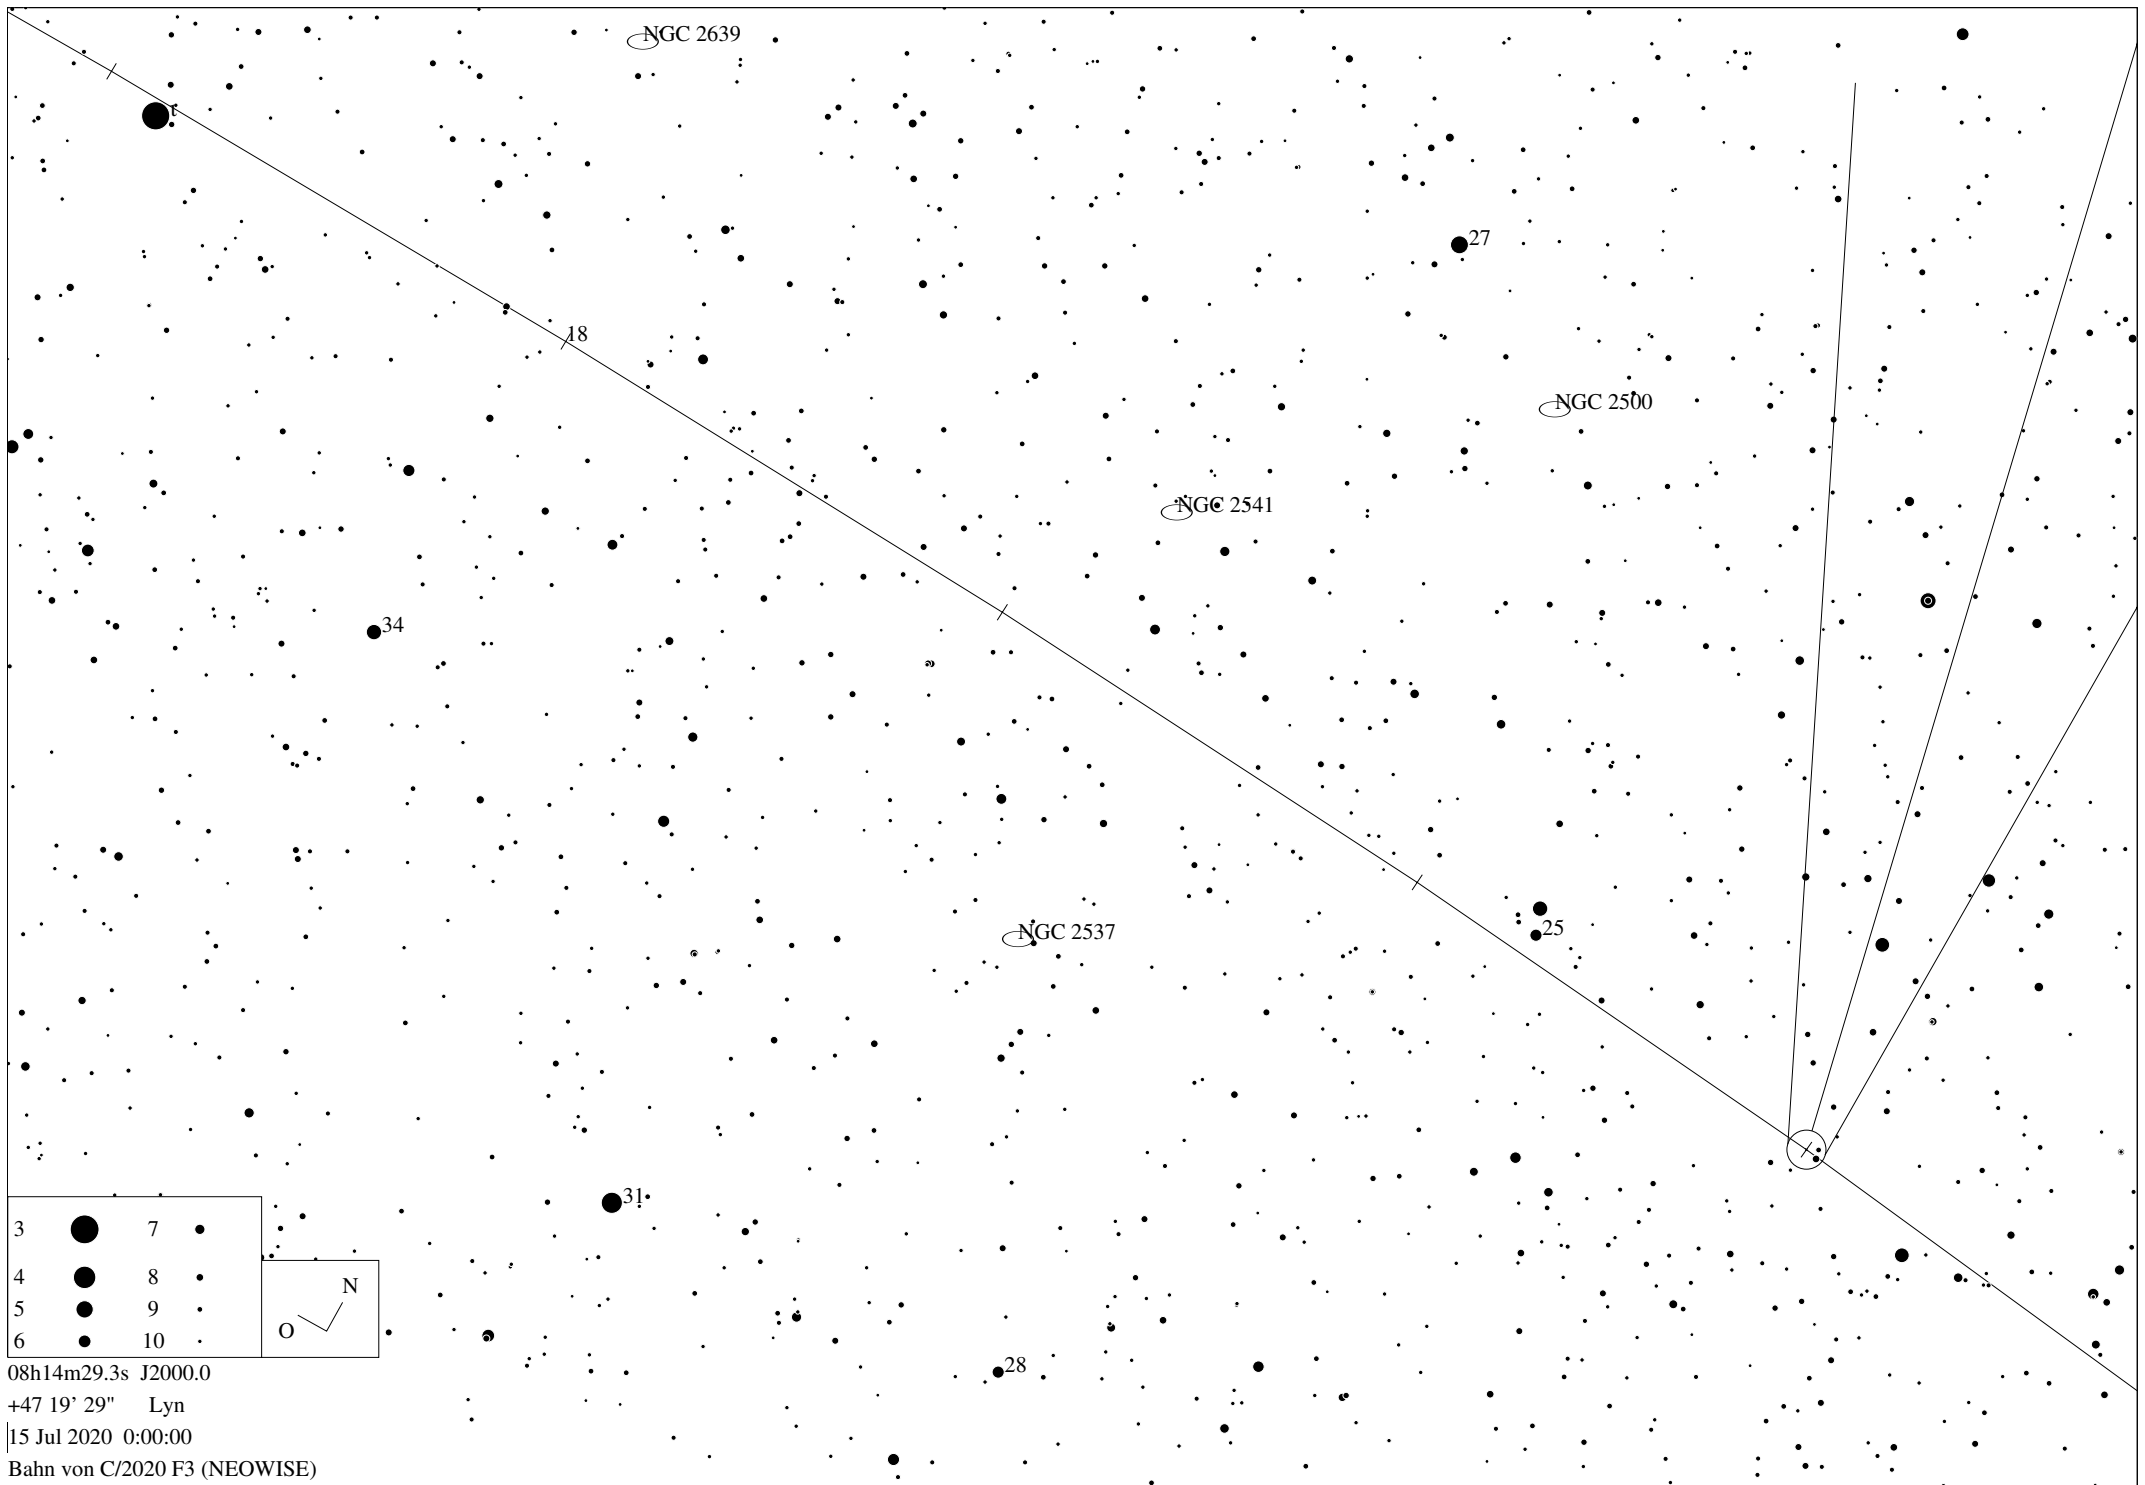

06h13m43.0s J2000.0  
 +33 46' 19" Aur  
 3 Jul 2020 0:00:00  
 Bahn von C/2020 F3 (NEOWISE)

08h14m29.3s J2000.0

+47° 19' 29" Lyn

15 Jul 2020 0:00:00

Bahn von C/2020 F3 (NEOWISE)

NGC 3198

31

26

9

18

NGC 2841

15

19

K

NGC 2776

3		7	
4		8	
5		9	
6		10	

09h34m55.5s J2000.0

+46 55' 48" UMa

19 Jul 2020 0:00:00

Bahn von C/2020 F3 (NEOWISE)

C/2020 F3

NGC 3198

NGC 3184

NGC 3319