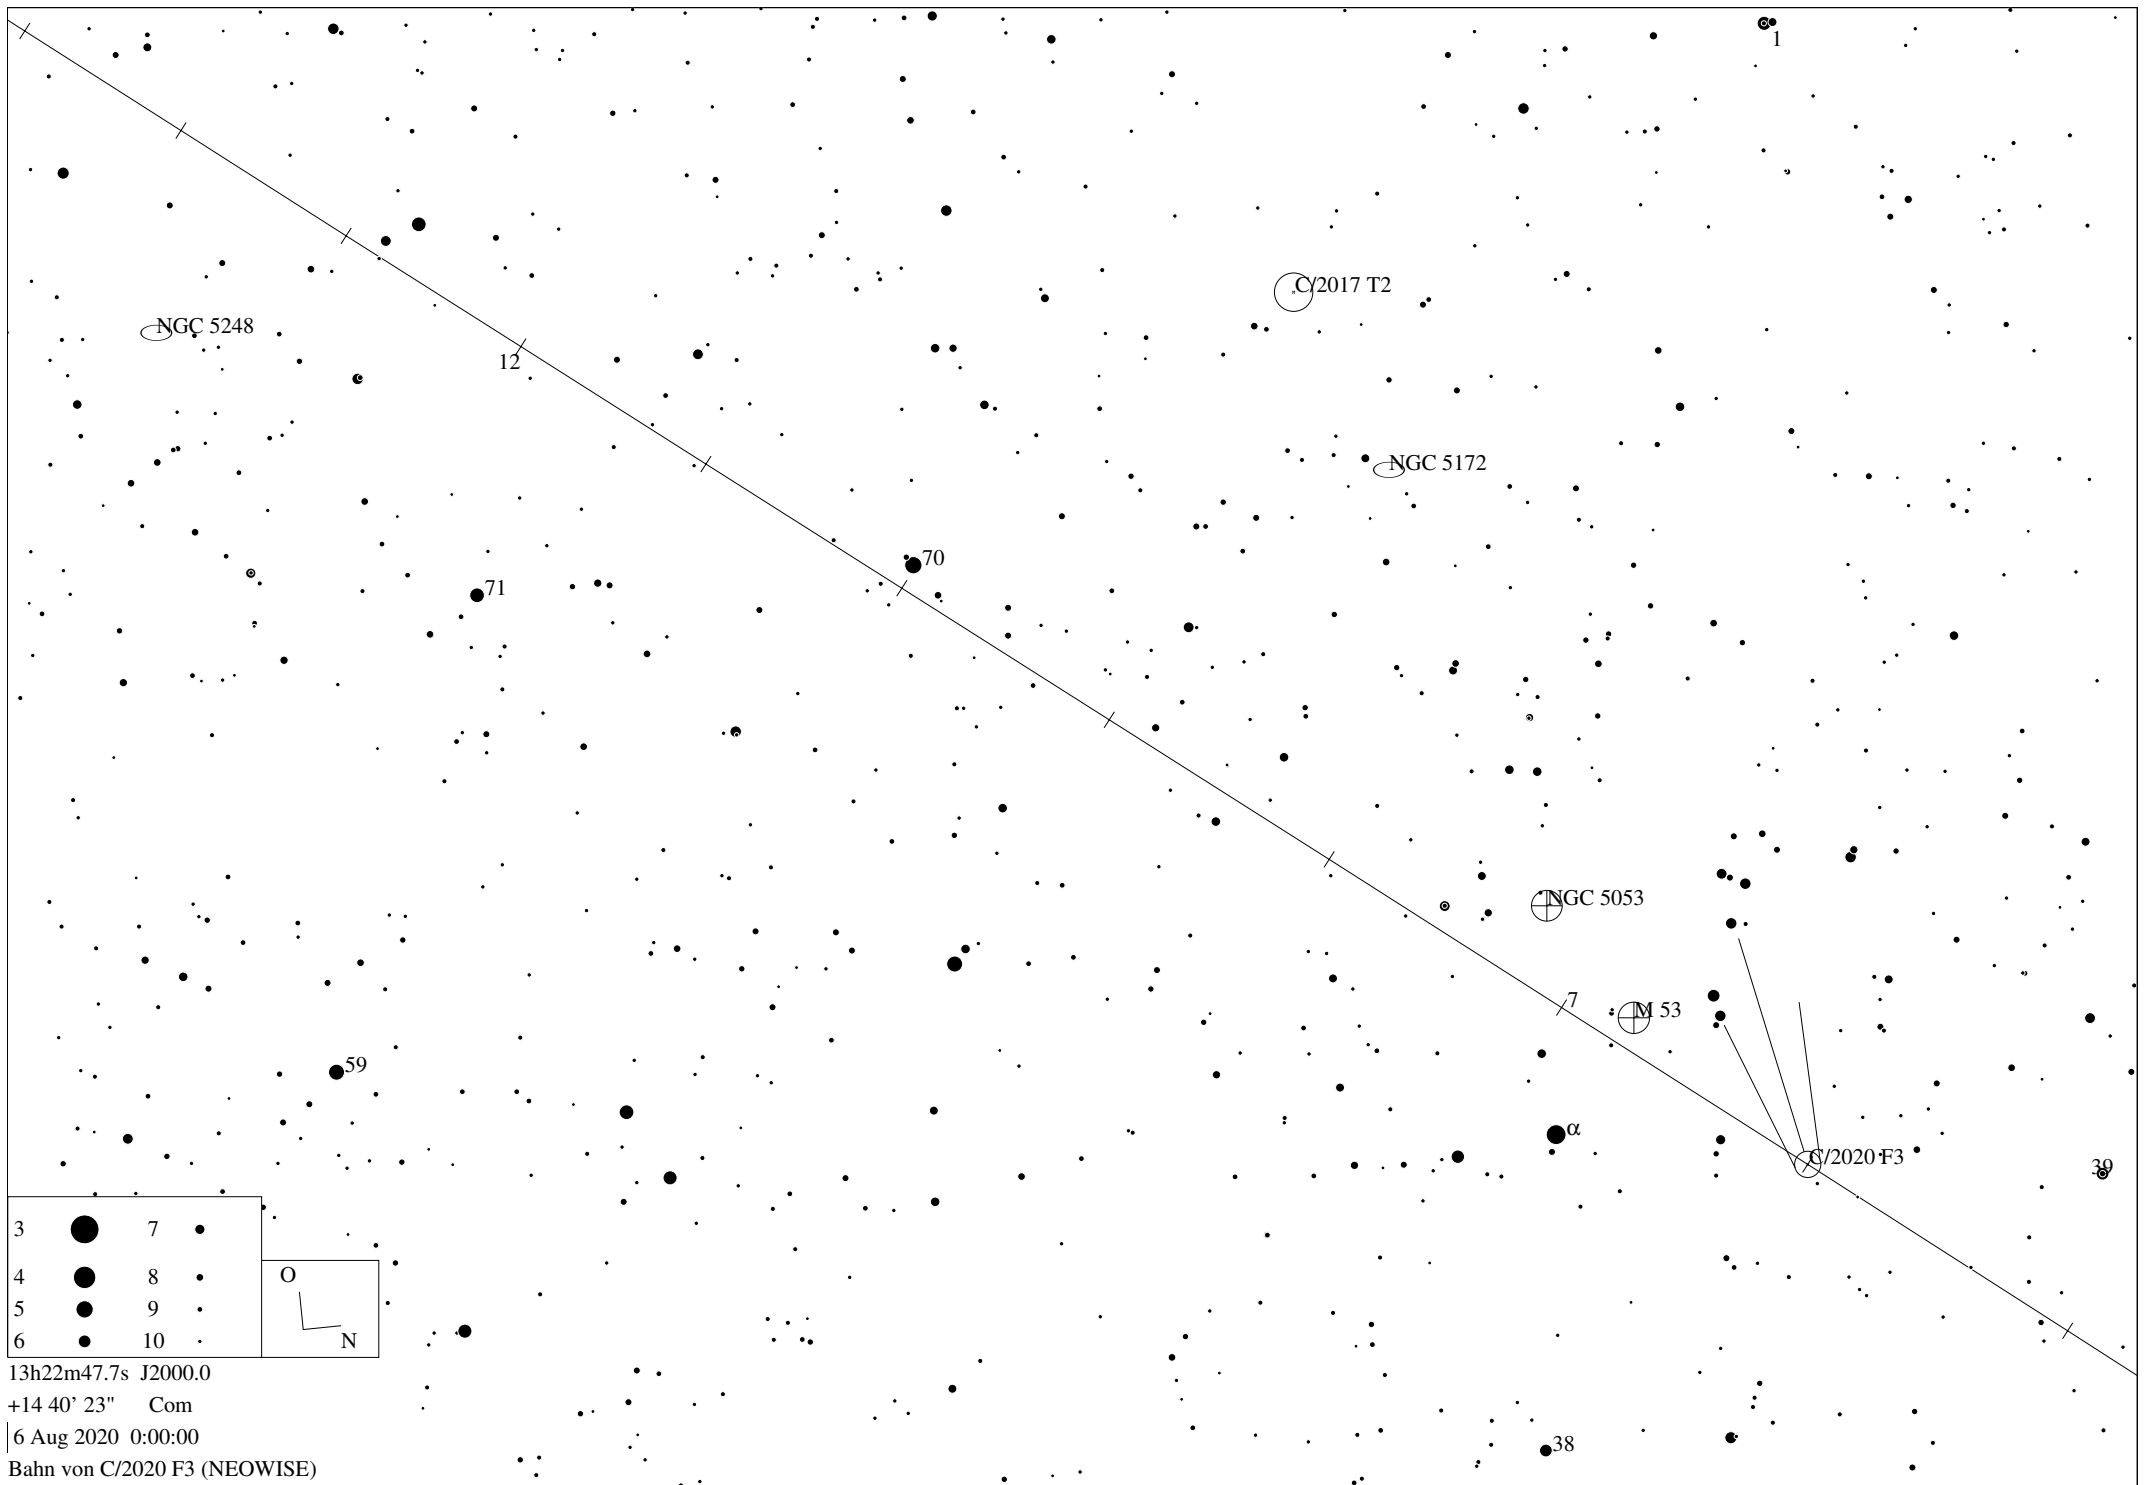

06h13m43.0s J2000.0  
 +33 46' 19" Aur  
 3 Jul 2020 0:00:00  
 Bahn von C/2020 F3 (NEOWISE)

08h14m29.3s J2000.0

+47° 19' 29" Lyn

15 Jul 2020 0:00:00

Bahn von C/2020 F3 (NEOWISE)

NGC 3198

31

26

09h34m55.5s J2000.0

+46 55' 48" UMa

19 Jul 2020 0:00:00

Bahn von C/2020 F3 (NEOWISE)

C/2020 F3

NGC 3198

NGC 3184

NGC 3319

NGC 4448

23

22

γ

17

16

14

24  
24

18

21

13

20

NGC 4278

3	●	7	●
4	●	8	●
5	●	9	●
6	●	10	●

13h22m47.7s J2000.0  
 +14 40' 23" Com  
 6 Aug 2020 0:00:00  
 Bahn von C/2020 F3 (NEOWISE)

14h50m12.4s J2000.0  
 -08 35' 56" Lib  
 1 Okt 2020 0:00:00  
 Bahn von C/2020 F3 (NEOWISE)