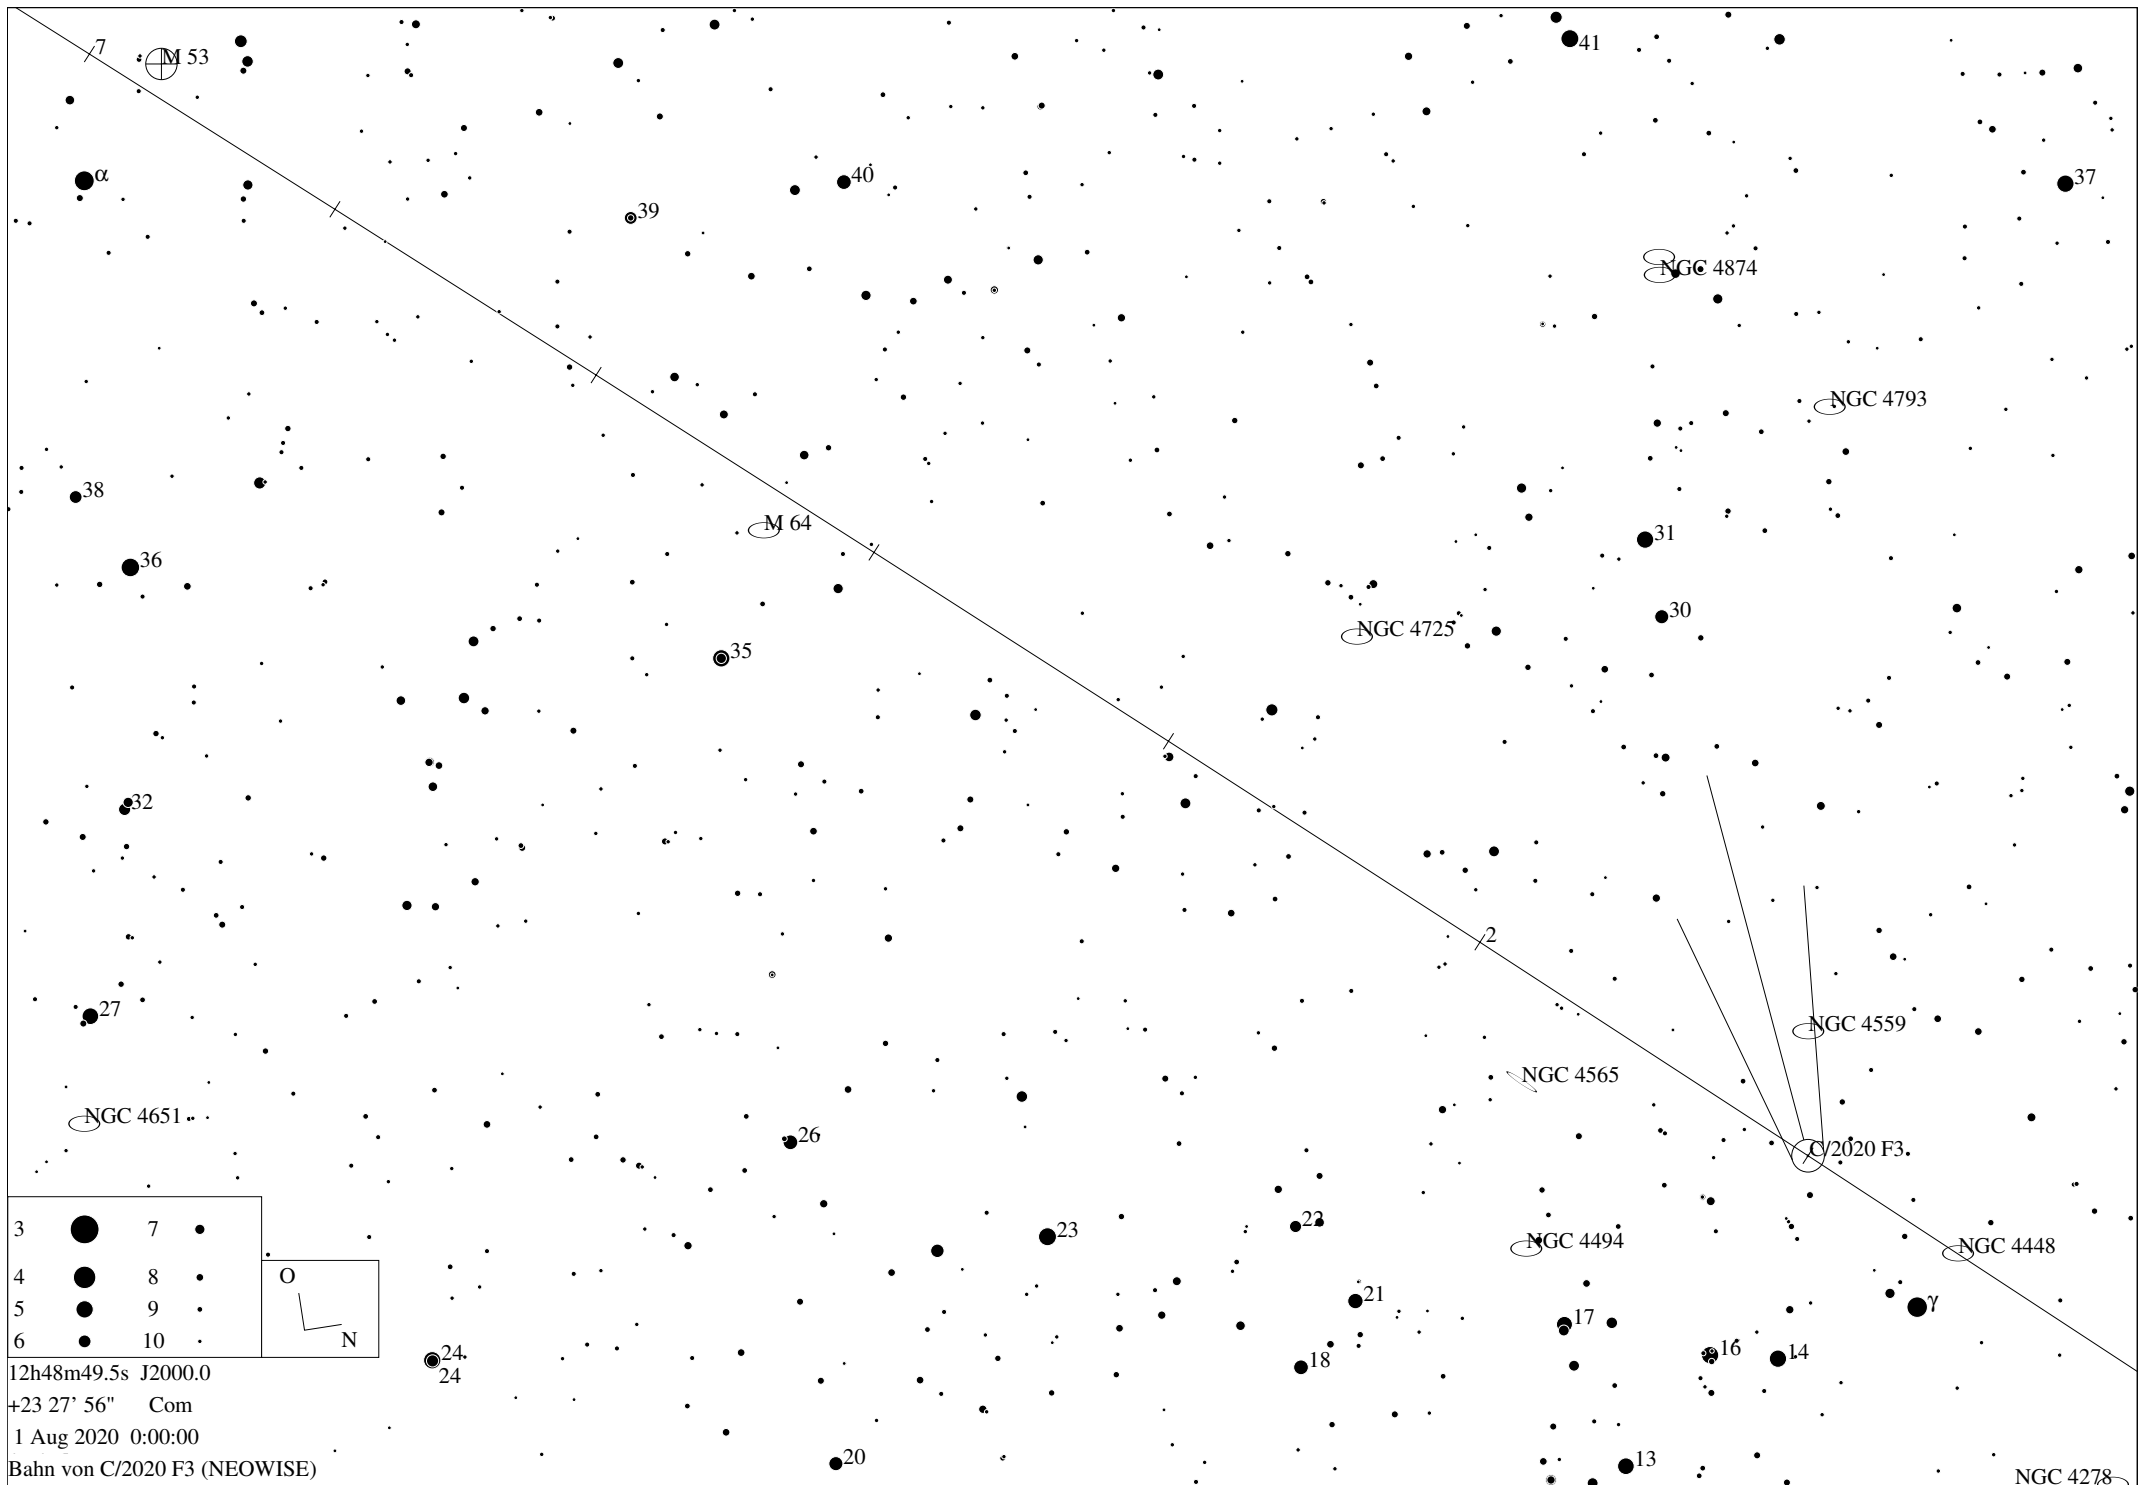

06h13m43.0s J2000.0  
 +33 46' 19" Aur  
 3 Jul 2020 0:00:00  
 Bahn von C/2020 F3 (NEOWISE)

08h14m29.3s J2000.0

+47° 19' 29" Lyn

15 Jul 2020 0:00:00

Bahn von C/2020 F3 (NEOWISE)

NGC 3198

31

26

09h34m55.5s J2000.0

+46 55' 48" UMa

19 Jul 2020 0:00:00

Bahn von C/2020 F3 (NEOWISE)

C/2020 F3

NGC 3198

NGC 3184

NGC 3319

λ

3	●	7	●
4	●	8	●
5	●	9	●
6	●	10	●

11h28m39.5s J2000.0  
 +38 15' 41" UMa  
 25 Jul 2020 0:00:00  
 Bahn von C/2020 F3 (NEOWISE)

3	●	7	●
4	●	8	●
5	●	9	●
6	●	10	●

O  
 N

12h08m45.6s J2000.0  
 +31 54' 38" Com  
 28 Jul 2020 0:00:00  
 Bahn von C/2020 F3 (NEOWISE)