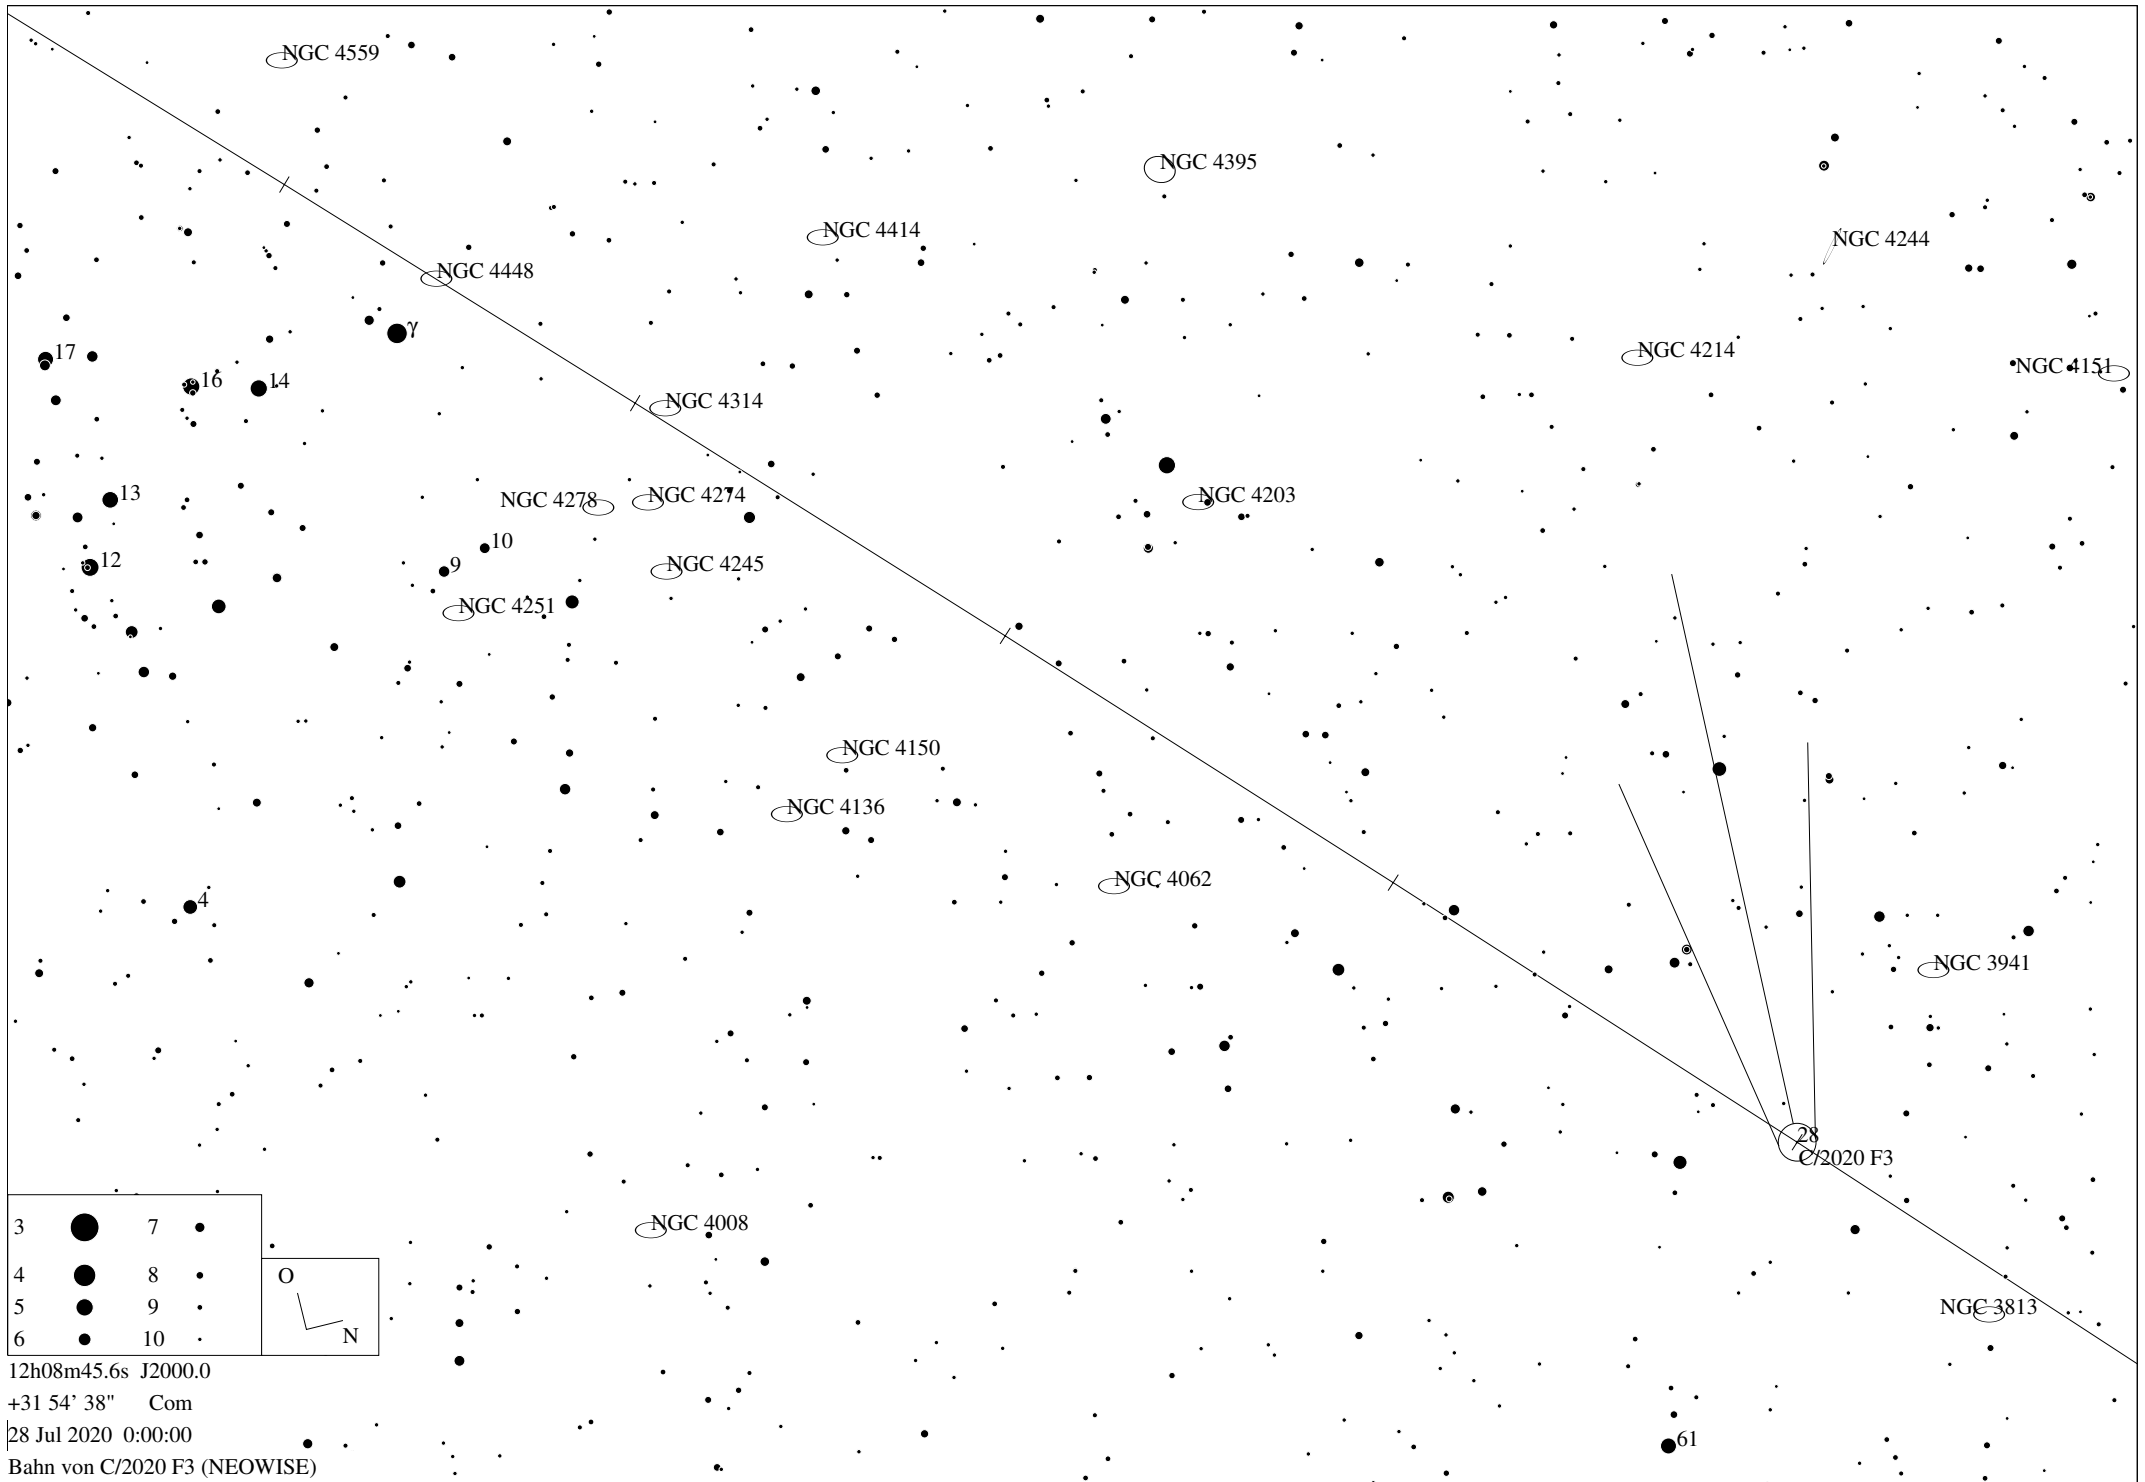

06h13m43.0s J2000.0  
 +33 46' 19" Aur  
 3 Jul 2020 0:00:00  
 Bahn von C/2020 F3 (NEOWISE)

08h14m29.3s J2000.0

+47° 19' 29" Lyn

15 Jul 2020 0:00:00

Bahn von C/2020 F3 (NEOWISE)

NGC 3198

31

26

09h34m55.5s J2000.0

+46 55' 48" UMa

19 Jul 2020 0:00:00

Bahn von C/2020 F3 (NEOWISE)

C/2020 F3

NGC 3198

NGC 3184

NGC 3319

NGC 3294

49

47

60

32

38

23

μ

λ

3	●	7	●
4	●	8	●
5	●	9	●
6	●	10	●

11h28m39.5s J2000.0  
 +38 15' 41" UMa  
 25 Jul 2020 0:00:00  
 Bahn von C/2020 F3 (NEOWISE)

3	●	7	●
4	●	8	●
5	●	9	●
6	●	10	●

O  
 N

12h08m45.6s J2000.0  
 +31 54' 38" Com  
 28 Jul 2020 0:00:00  
 Bahn von C/2020 F3 (NEOWISE)