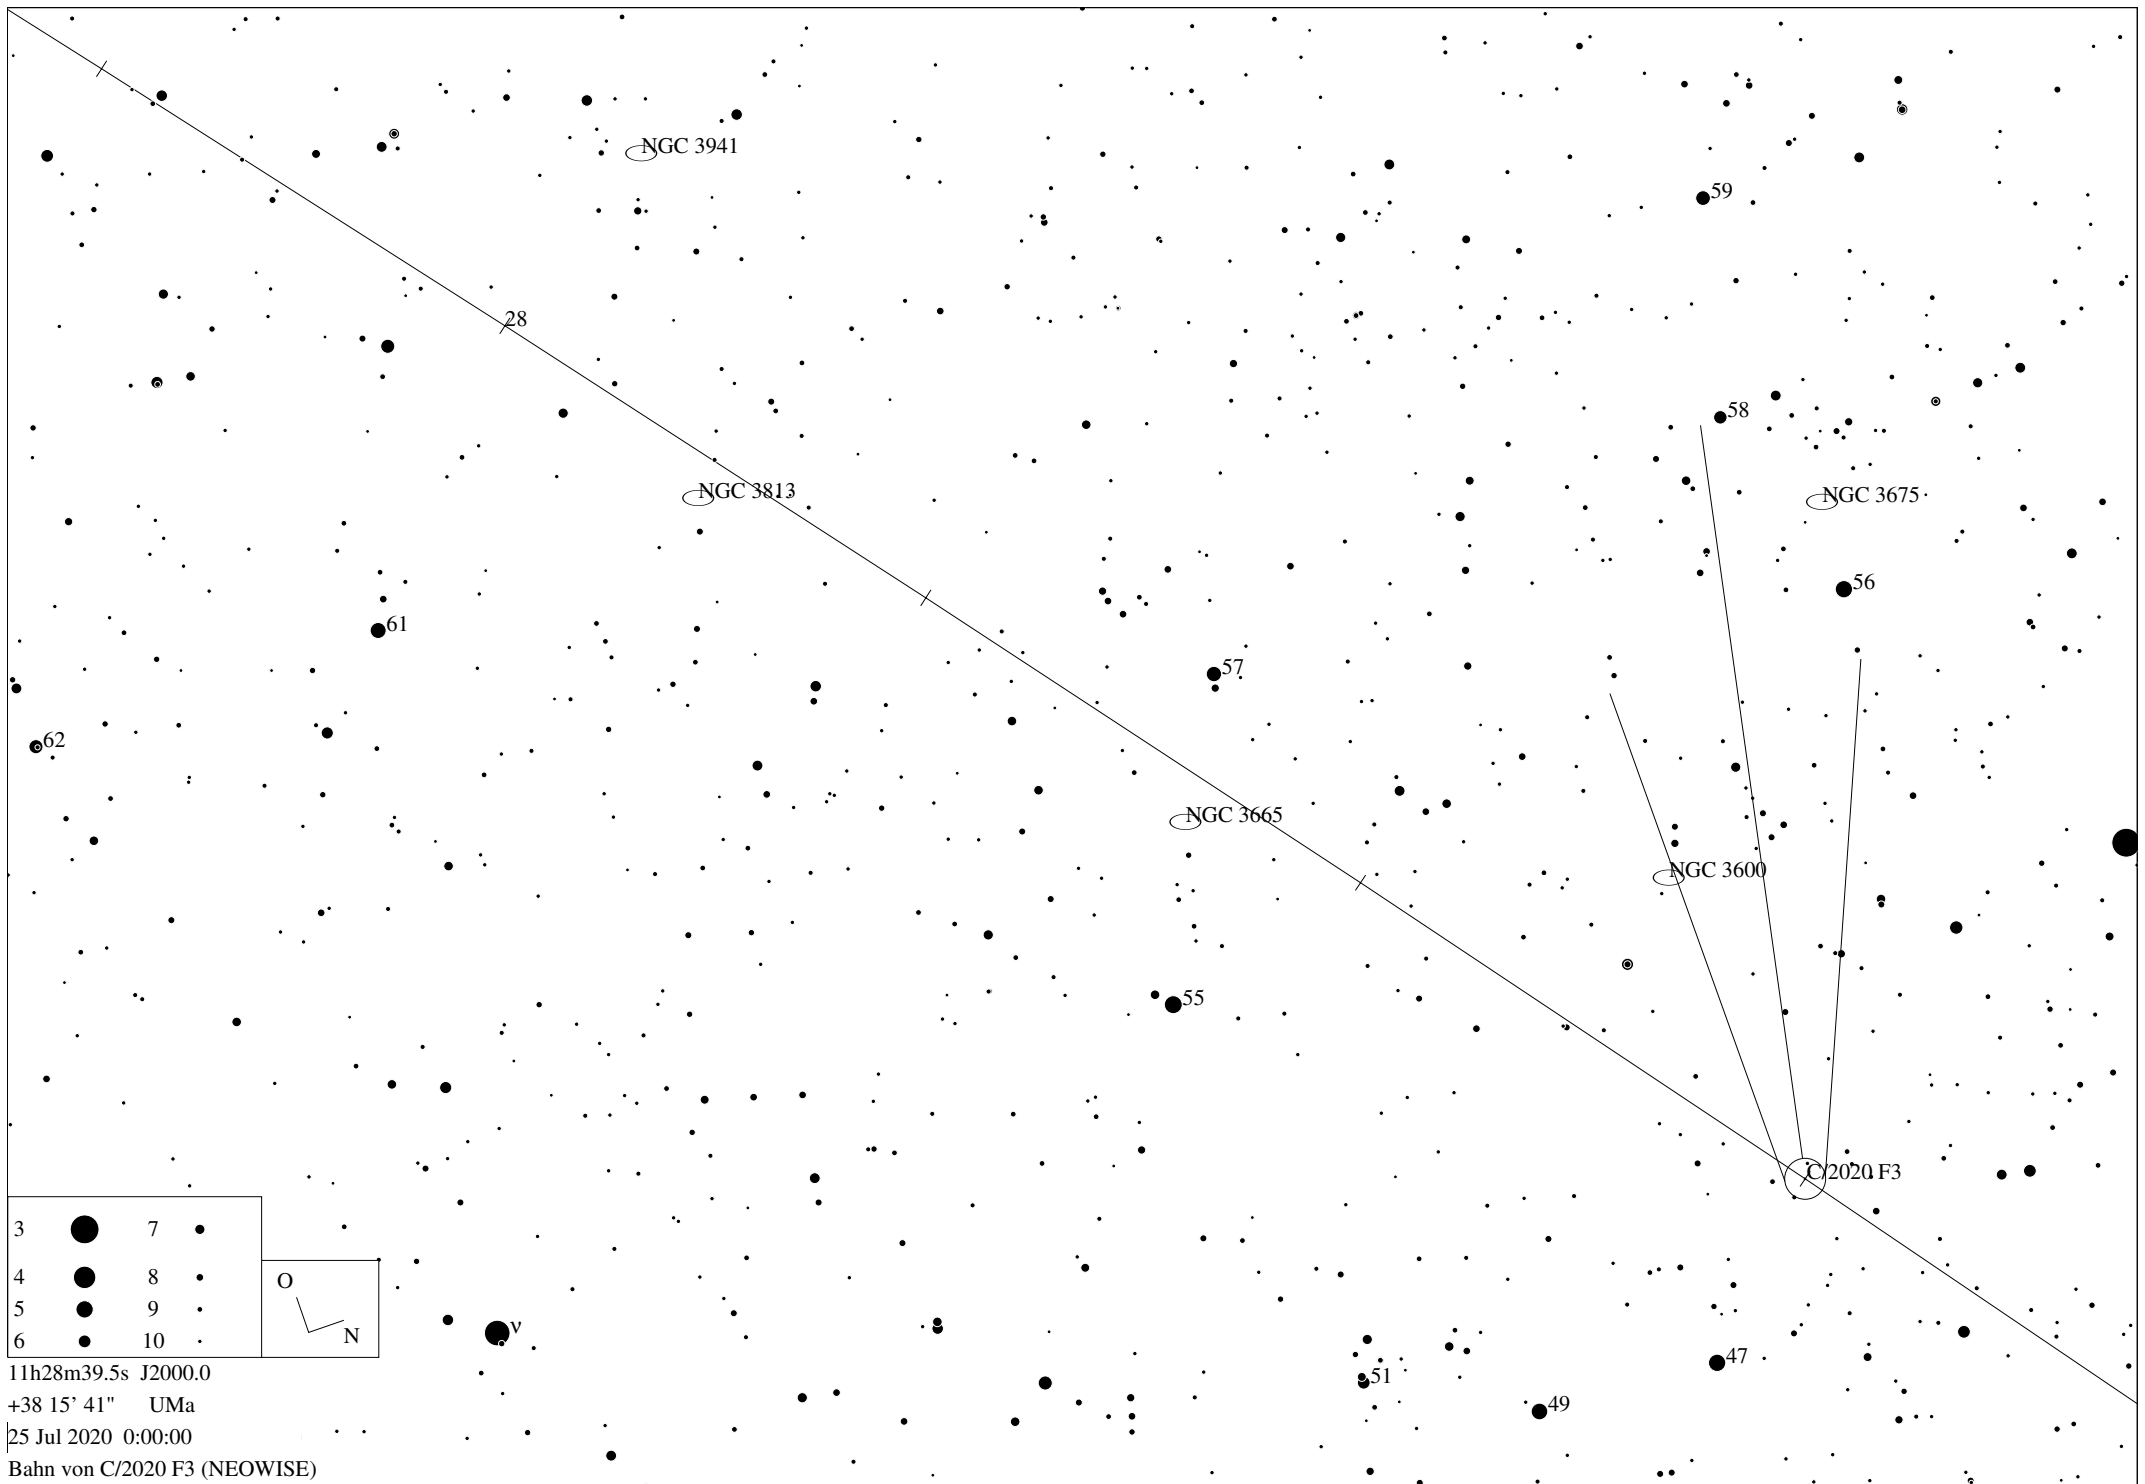

06h13m43.0s J2000.0  
 +33 46' 19" Aur  
 3 Jul 2020 0:00:00  
 Bahn von C/2020 F3 (NEOWISE)

08h14m29.3s J2000.0

+47° 19' 29" Lyn

15 Jul 2020 0:00:00

Bahn von C/2020 F3 (NEOWISE)

NGC 3198

31

26

09h34m55.5s J2000.0

+46 55' 48" UMa

19 Jul 2020 0:00:00

Bahn von C/2020 F3 (NEOWISE)

C/2020 F3

NGC 3198

NGC 3184

NGC 3319

NGC 3294

49

47

60

32

38

23

μ

λ

3	●	7	●
4	●	8	●
5	●	9	●
6	●	10	●

11h28m39.5s J2000.0  
 +38 15' 41" UMa  
 25 Jul 2020 0:00:00  
 Bahn von C/2020 F3 (NEOWISE)

3	●	7	●
4	●	8	●
5	●	9	●
6	●	10	●

O  
 N

12h08m45.6s J2000.0  
 +31 54' 38" Com  
 28 Jul 2020 0:00:00  
 Bahn von C/2020 F3 (NEOWISE)