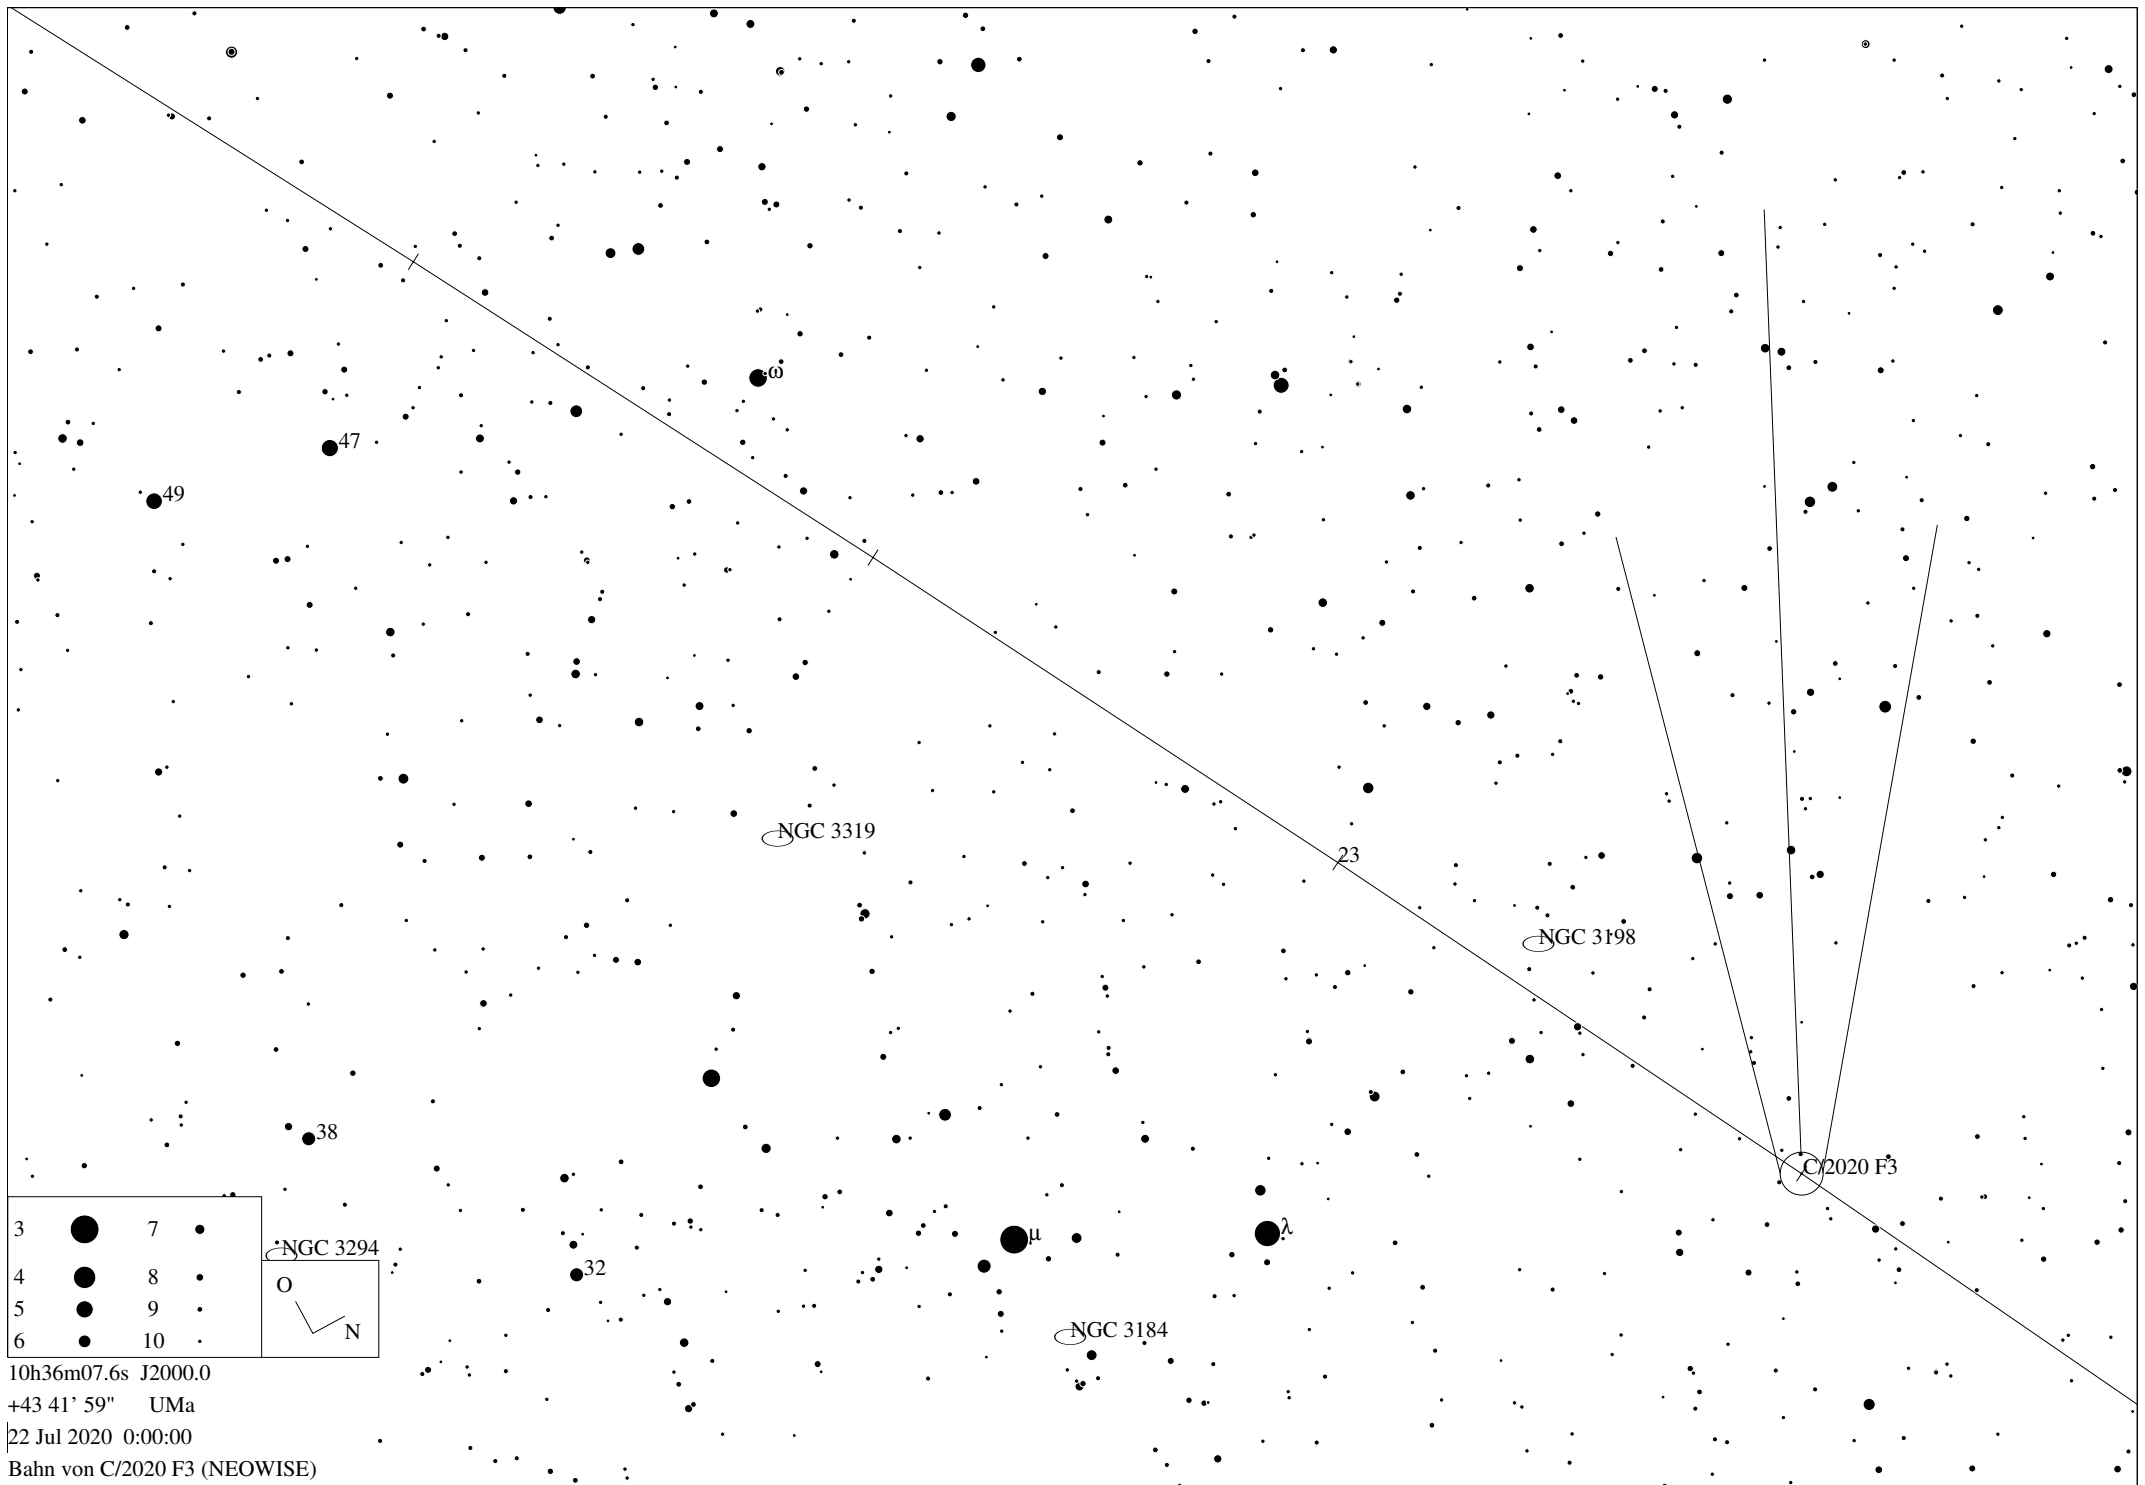

06h13m43.0s J2000.0  
 +33 46' 19" Aur  
 3 Jul 2020 0:00:00  
 Bahn von C/2020 F3 (NEOWISE)

08h14m29.3s J2000.0

+47° 19' 29" Lyn

15 Jul 2020 0:00:00

Bahn von C/2020 F3 (NEOWISE)

NGC 3198

31

26

9

18

NGC 2841

15

19

K

NGC 2776

3		7	
4		8	
5		9	
6		10	

09h34m55.5s J2000.0

+46 55' 48" UMa

19 Jul 2020 0:00:00

Bahn von C/2020 F3 (NEOWISE)

C/2020 F3

NGC 3198

NGC 3184

NGC 3319

NGC 3294

49

47

60

32

38

23

μ