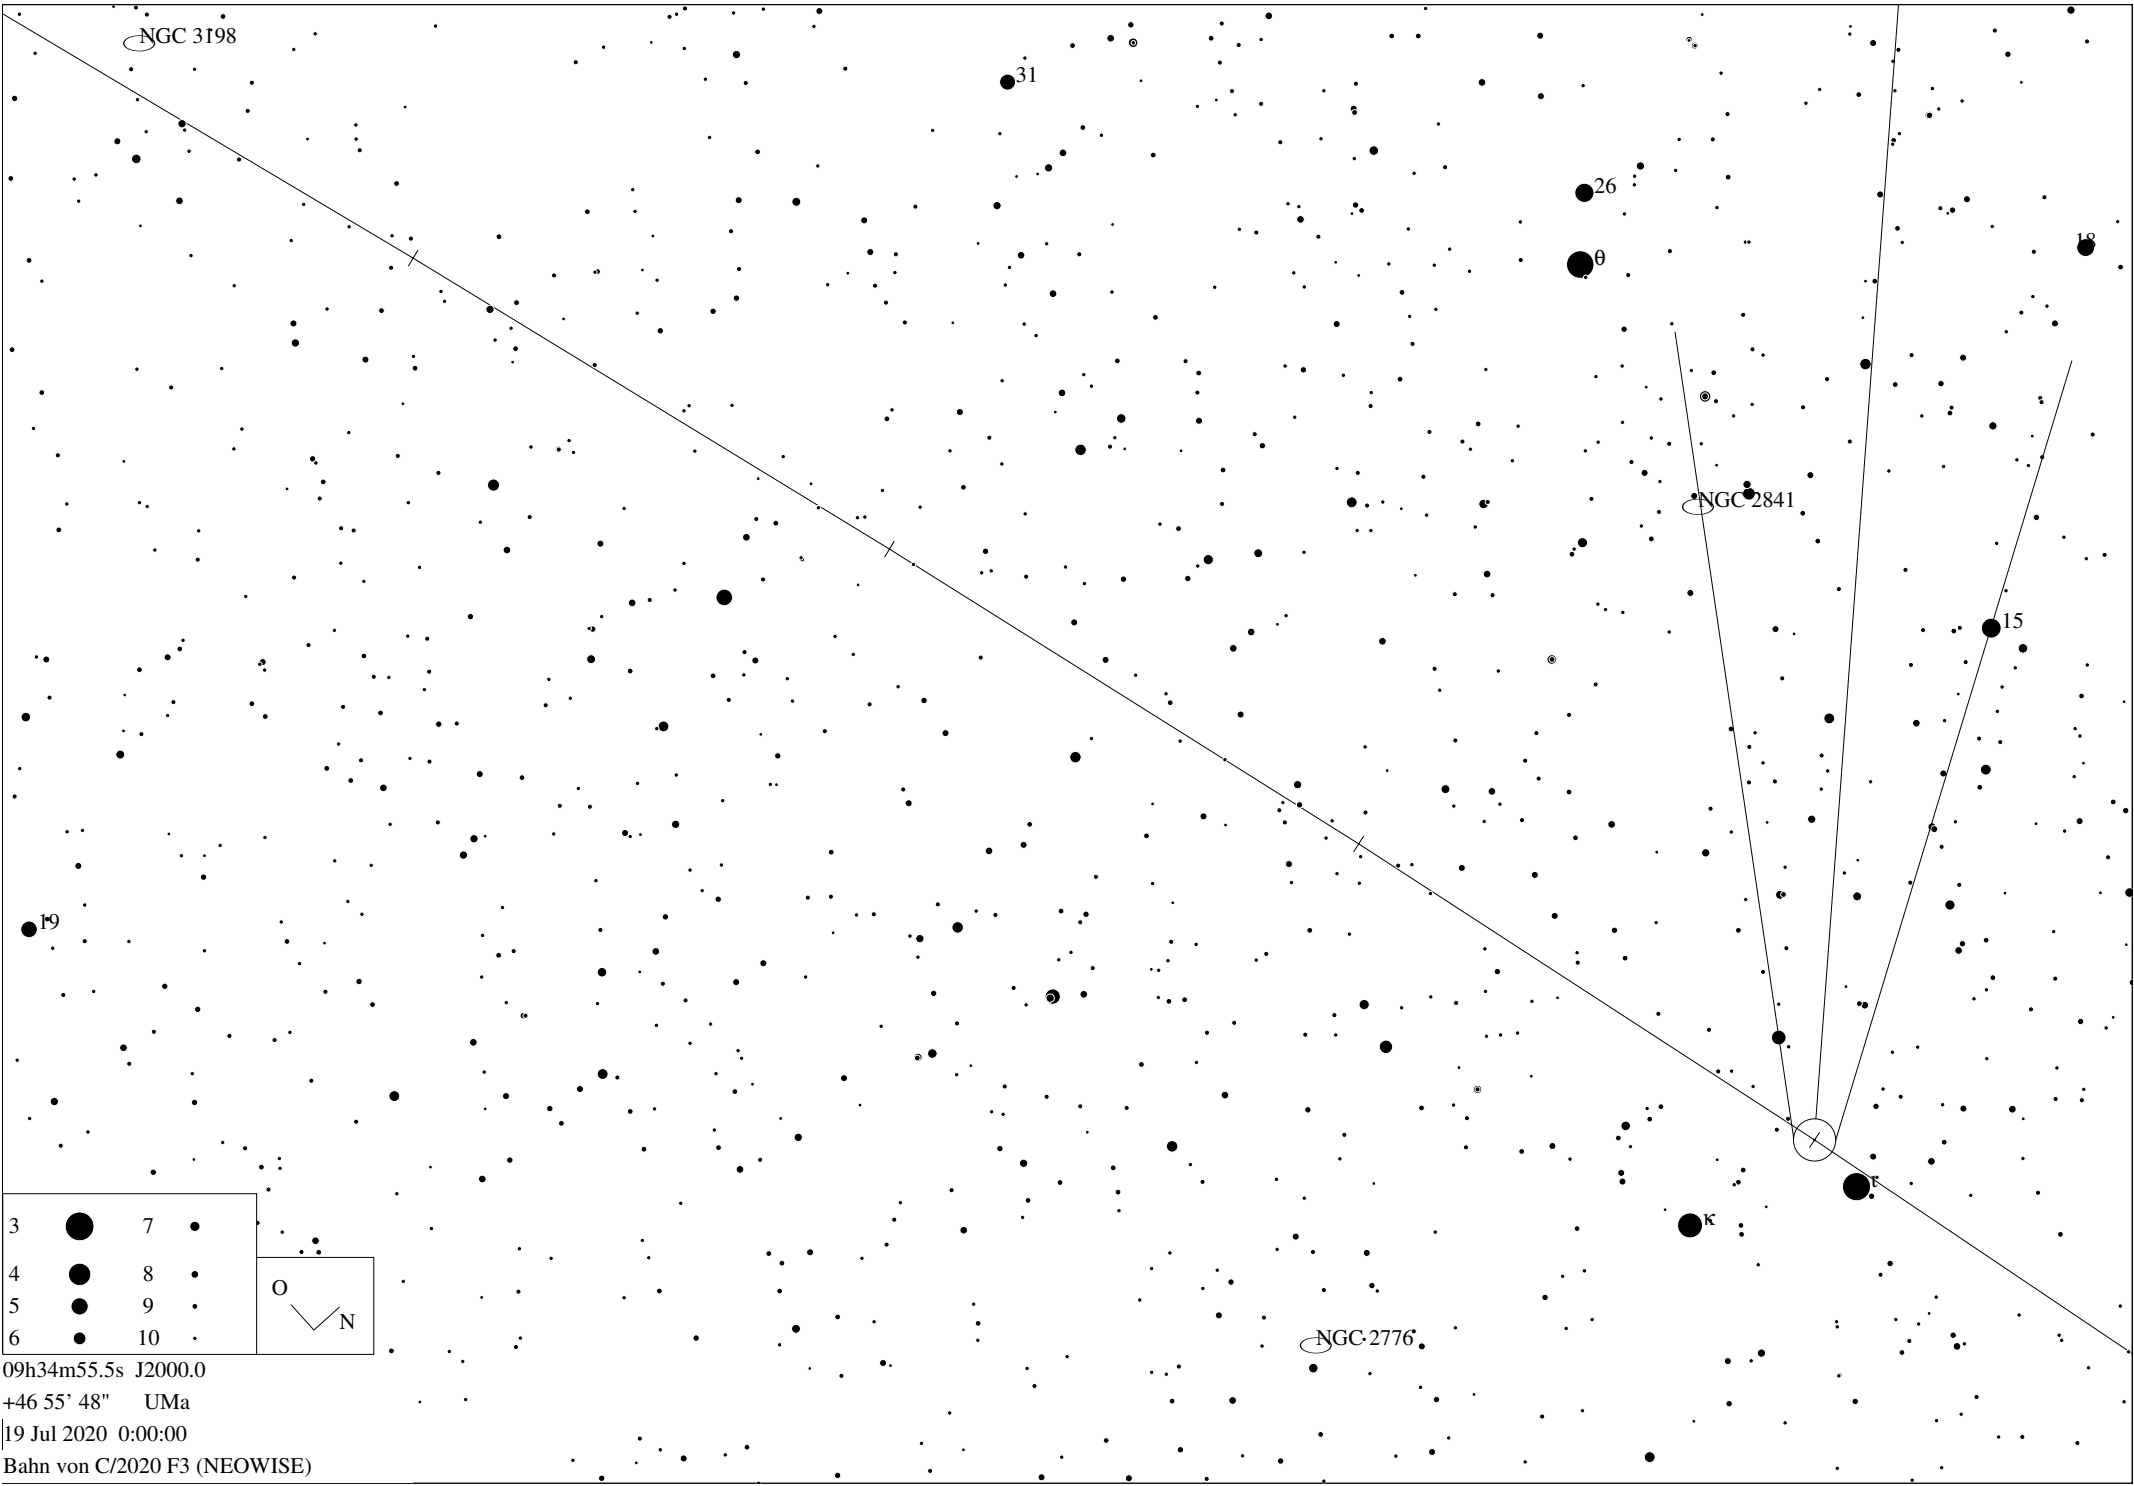

06h13m43.0s J2000.0  
 +33 46' 19" Aur  
 3 Jul 2020 0:00:00  
 Bahn von C/2020 F3 (NEOWISE)

08h14m29.3s J2000.0

+47° 19' 29" Lyn

15 Jul 2020 0:00:00

Bahn von C/2020 F3 (NEOWISE)

NGC 3198

31

26

9

18

NGC 2841

15

19

K

NGC 2776

3		7	
4		8	
5		9	
6		10	

09h34m55.5s J2000.0

+46 55' 48" UMa

19 Jul 2020 0:00:00

Bahn von C/2020 F3 (NEOWISE)

C/2020 F3

NGC 3198

NGC 3184

NGC 3319