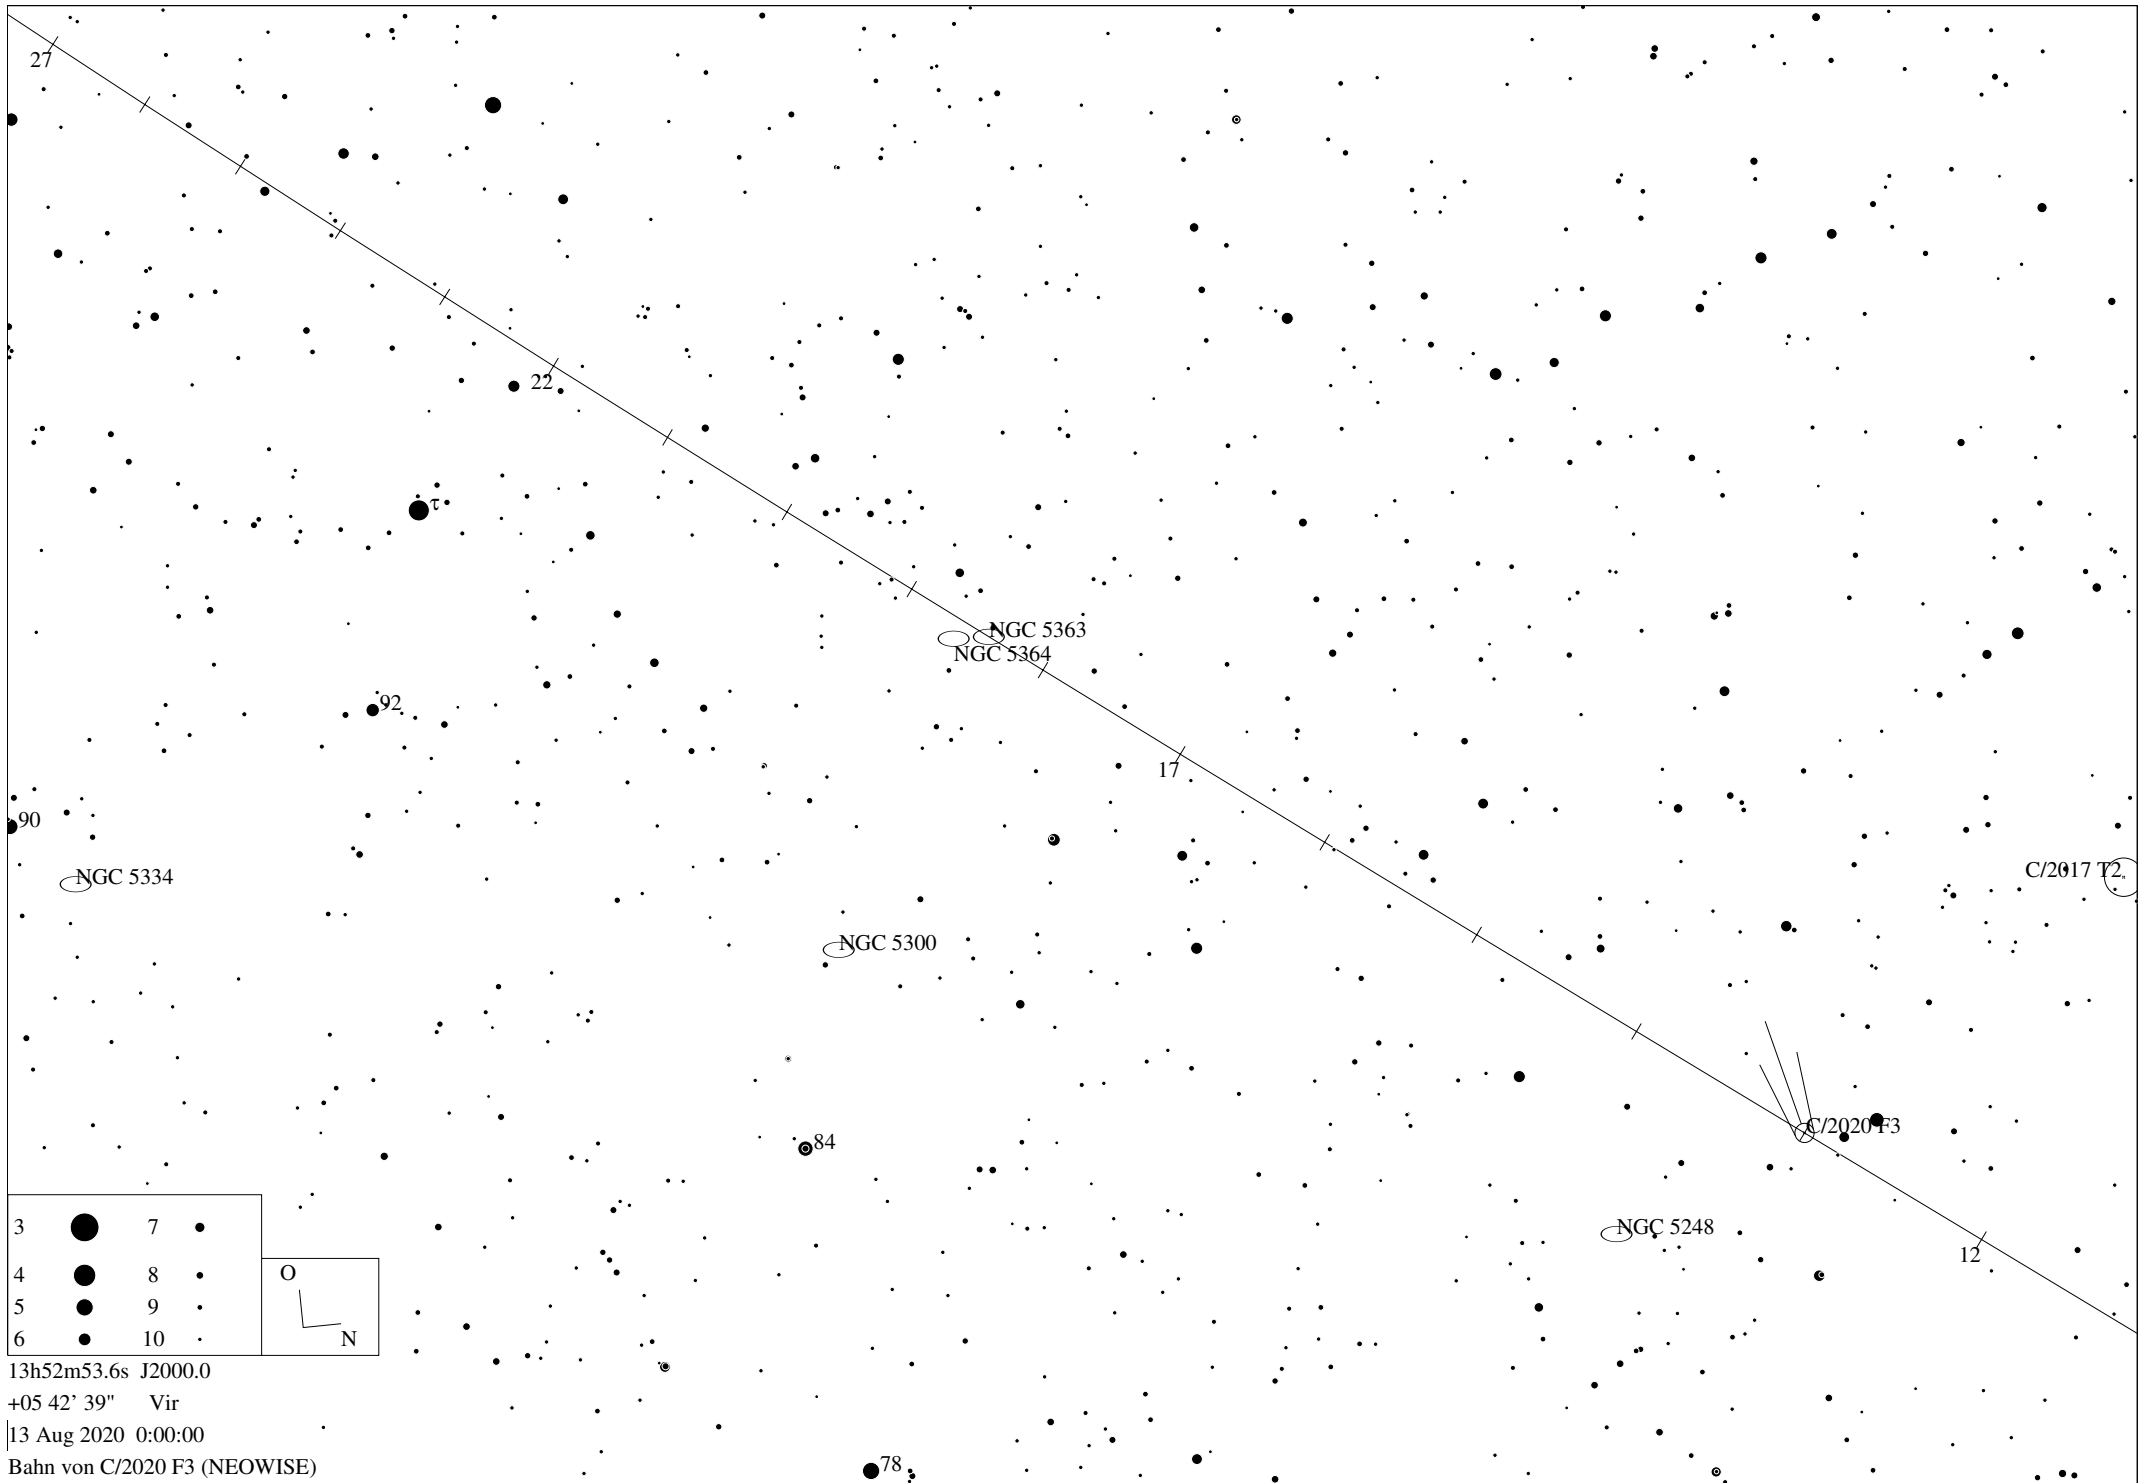

06h13m43.0s J2000.0  
 +33 46' 19" Aur  
 3 Jul 2020 0:00:00  
 Bahn von C/2020 F3 (NEOWISE)

08h14m29.3s J2000.0

+47° 19' 29" Lyn

15 Jul 2020 0:00:00

Bahn von C/2020 F3 (NEOWISE)

NGC 3198

31

26

09h34m55.5s J2000.0

+46 55' 48" UMa

19 Jul 2020 0:00:00

Bahn von C/2020 F3 (NEOWISE)

C/2020 F3

NGC 3198

NGC 3184

NGC 3319

λ

3	●	7	●
4	●	8	●
5	●	9	●
6	●	10	●

11h28m39.5s J2000.0  
 +38 15' 41" UMa  
 25 Jul 2020 0:00:00  
 Bahn von C/2020 F3 (NEOWISE)

3	●	7	●
4	●	8	●
5	●	9	●
6	●	10	●

O  
 N

12h08m45.6s J2000.0  
 +31 54' 38" Com  
 28 Jul 2020 0:00:00  
 Bahn von C/2020 F3 (NEOWISE)

18

21

13

20

NGC 4278

3	●	7	●
4	●	8	●
5	●	9	●
6	●	10	●

13h22m47.7s J2000.0  
 +14 40' 23" Com  
 6 Aug 2020 0:00:00  
 Bahn von C/2020 F3 (NEOWISE)

14h50m12.4s J2000.0  
 -08 35' 56" Lib  
 1 Okt 2020 0:00:00  
 Bahn von C/2020 F3 (NEOWISE)