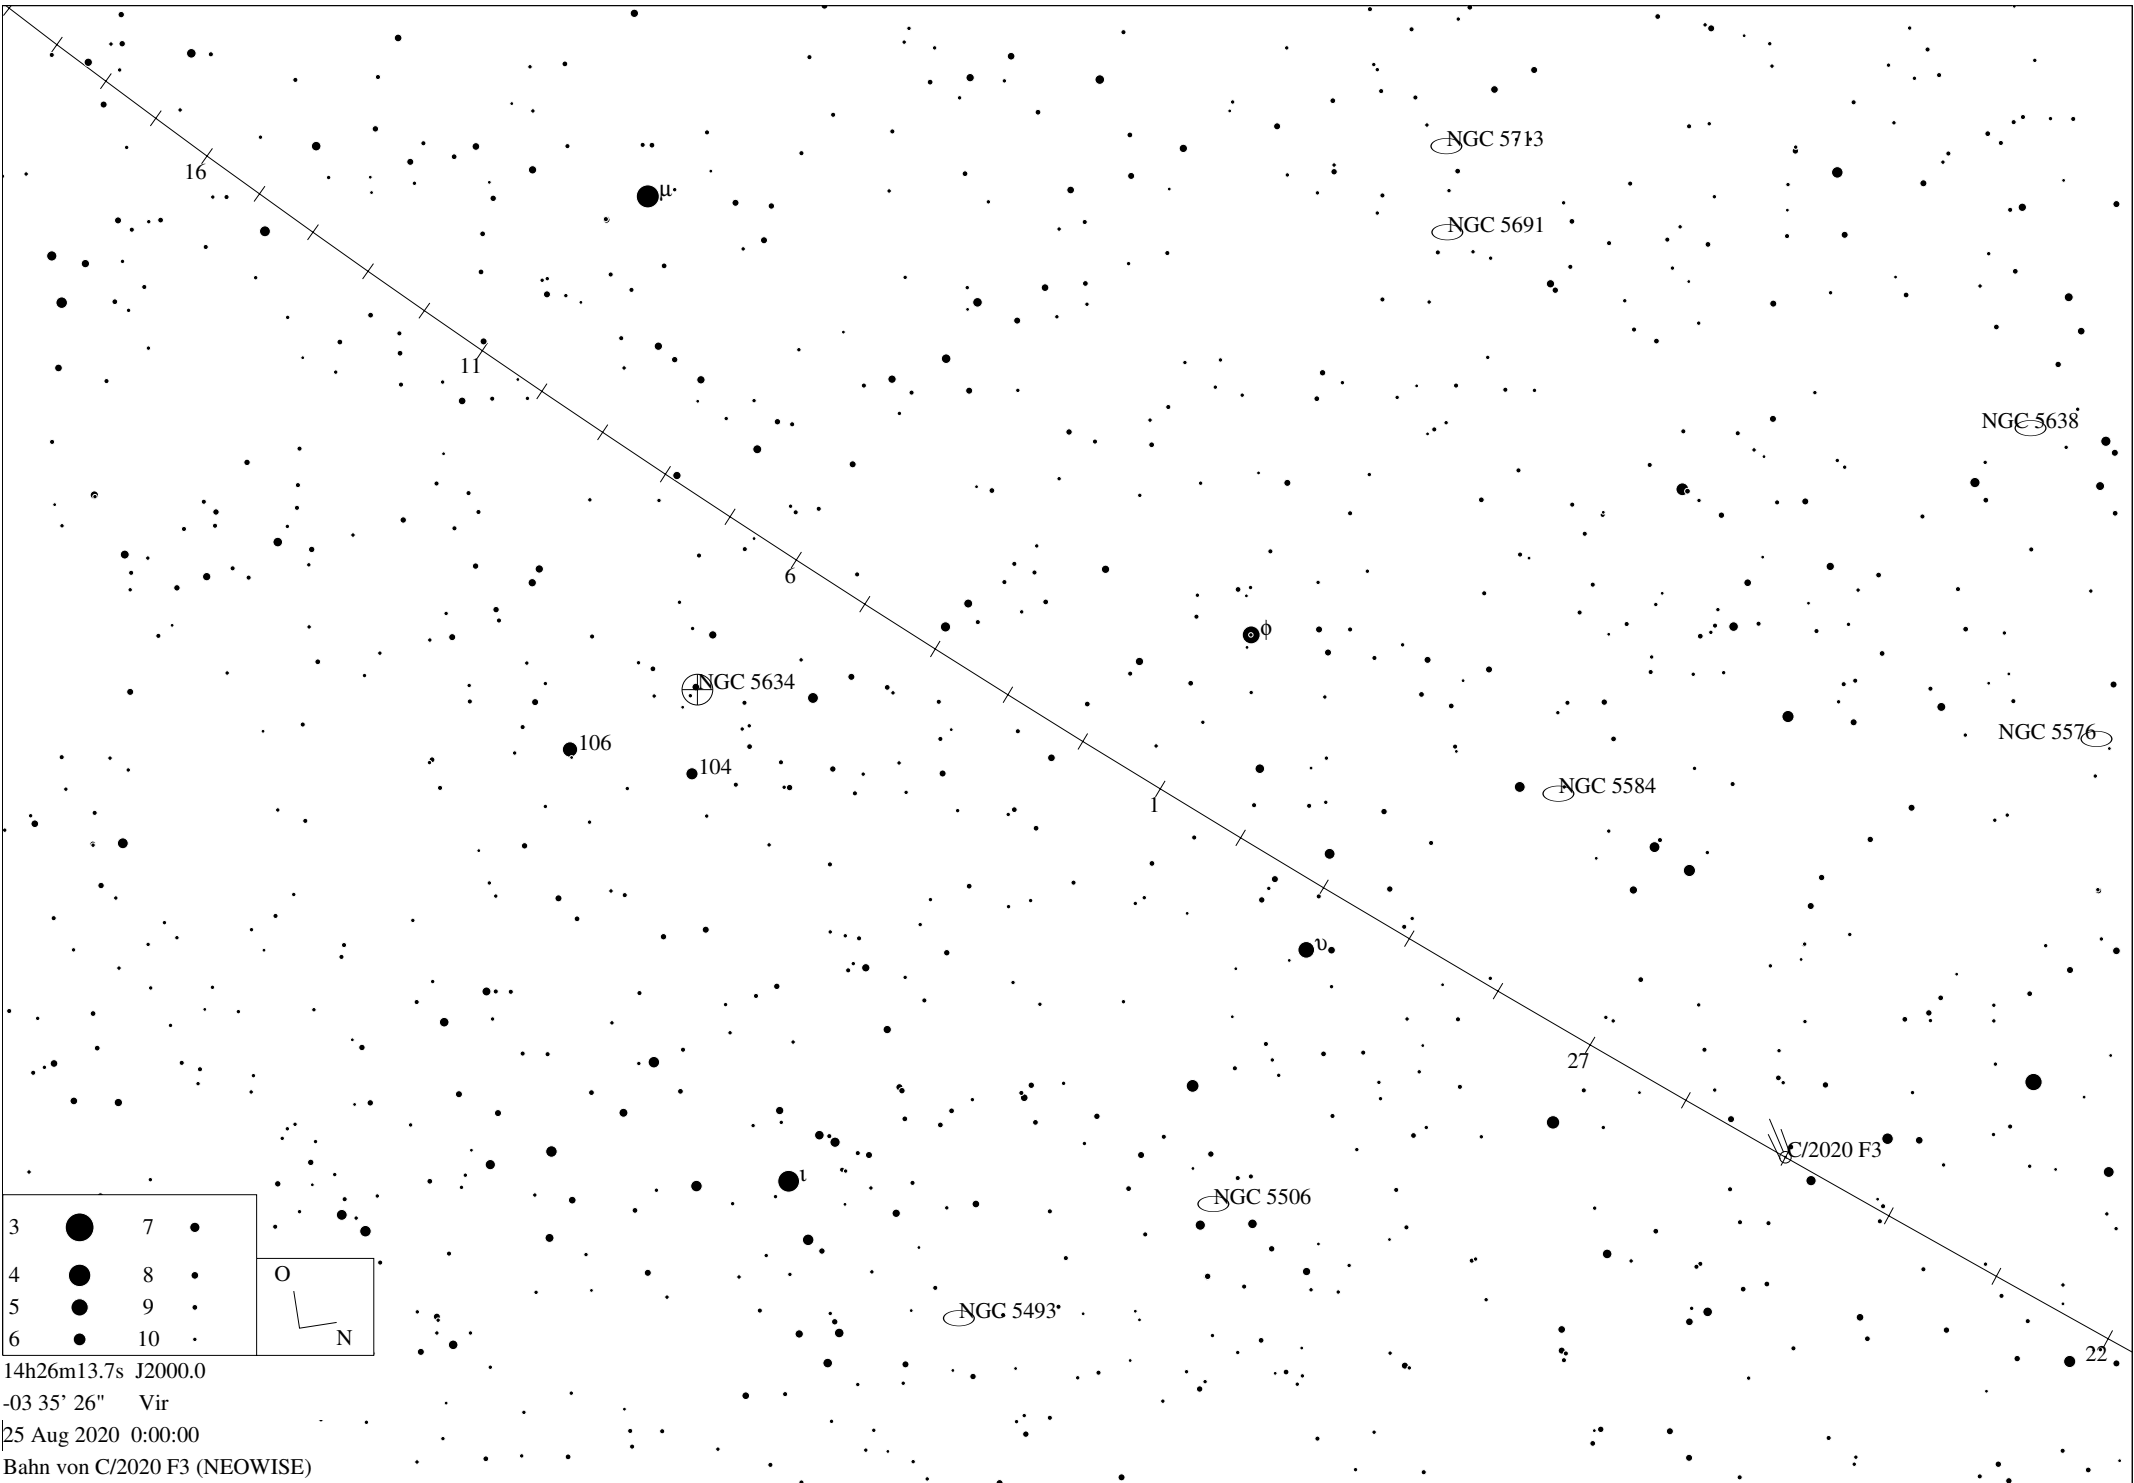

06h13m43.0s J2000.0  
 +33 46' 19" Aur  
 3 Jul 2020 0:00:00  
 Bahn von C/2020 F3 (NEOWISE)

08h14m29.3s J2000.0

+47° 19' 29" Lyn

15 Jul 2020 0:00:00

Bahn von C/2020 F3 (NEOWISE)

NGC 3198

31

26

09h34m55.5s J2000.0

+46 55' 48" UMa

19 Jul 2020 0:00:00

Bahn von C/2020 F3 (NEOWISE)

C/2020 F3

NGC 3198

NGC 3184

NGC 3319

λ

3	●	7	●
4	●	8	●
5	●	9	●
6	●	10	●

11h28m39.5s J2000.0  
 +38 15' 41" UMa  
 25 Jul 2020 0:00:00  
 Bahn von C/2020 F3 (NEOWISE)

3	●	7	●
4	●	8	●
5	●	9	●
6	●	10	●

O  
 N

12h08m45.6s J2000.0  
 +31 54' 38" Com  
 28 Jul 2020 0:00:00  
 Bahn von C/2020 F3 (NEOWISE)

18

21

13

20

NGC 4278

3	●	7	●
4	●	8	●
5	●	9	●
6	●	10	●

13h22m47.7s J2000.0  
 +14 40' 23" Com  
 6 Aug 2020 0:00:00  
 Bahn von C/2020 F3 (NEOWISE)

14h50m12.4s J2000.0  
 -08 35' 56" Lib  
 1 Okt 2020 0:00:00  
 Bahn von C/2020 F3 (NEOWISE)