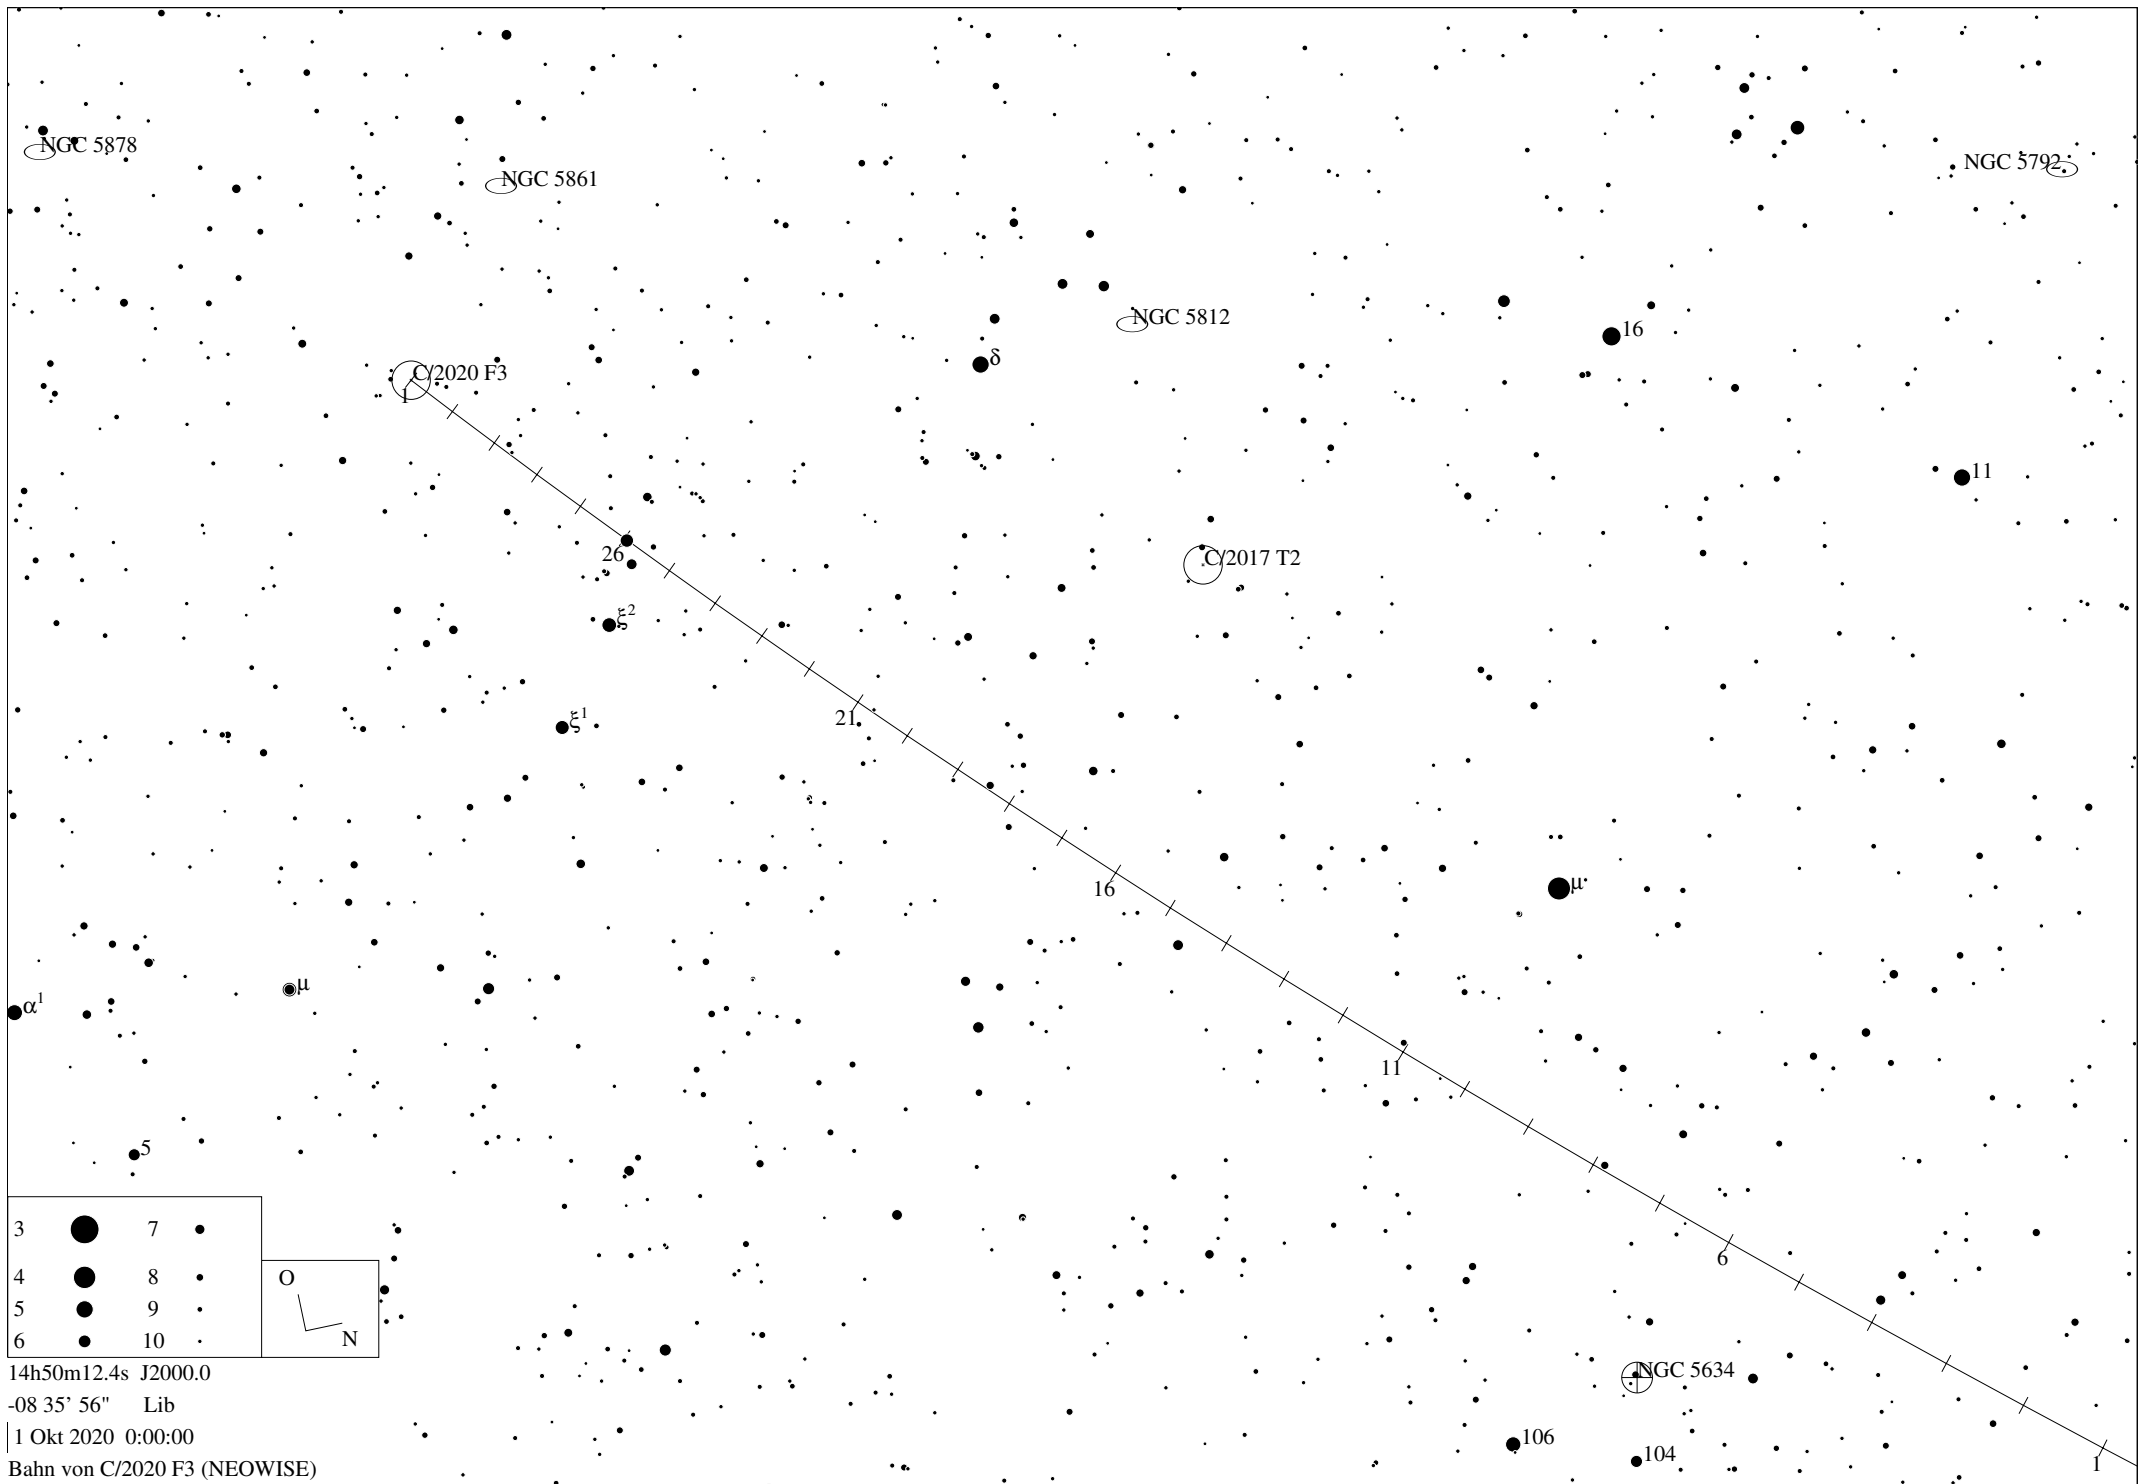

06h13m43.0s J2000.0  
 +33 46' 19" Aur  
 3 Jul 2020 0:00:00  
 Bahn von C/2020 F3 (NEOWISE)

08h14m29.3s J2000.0

+47° 19' 29" Lyn

15 Jul 2020 0:00:00

Bahn von C/2020 F3 (NEOWISE)

NGC 3198

31

26

09h34m55.5s J2000.0

+46 55' 48" UMa

19 Jul 2020 0:00:00

Bahn von C/2020 F3 (NEOWISE)

C/2020 F3

NGC 3198

NGC 3184

NGC 3319

18

21

13

20

NGC 4278

3	●	7	●
4	●	8	●
5	●	9	●
6	●	10	●

13h22m47.7s J2000.0  
 +14 40' 23" Com  
 6 Aug 2020 0:00:00  
 Bahn von C/2020 F3 (NEOWISE)

14h50m12.4s J2000.0  
 -08 35' 56" Lib  
 1 Okt 2020 0:00:00  
 Bahn von C/2020 F3 (NEOWISE)