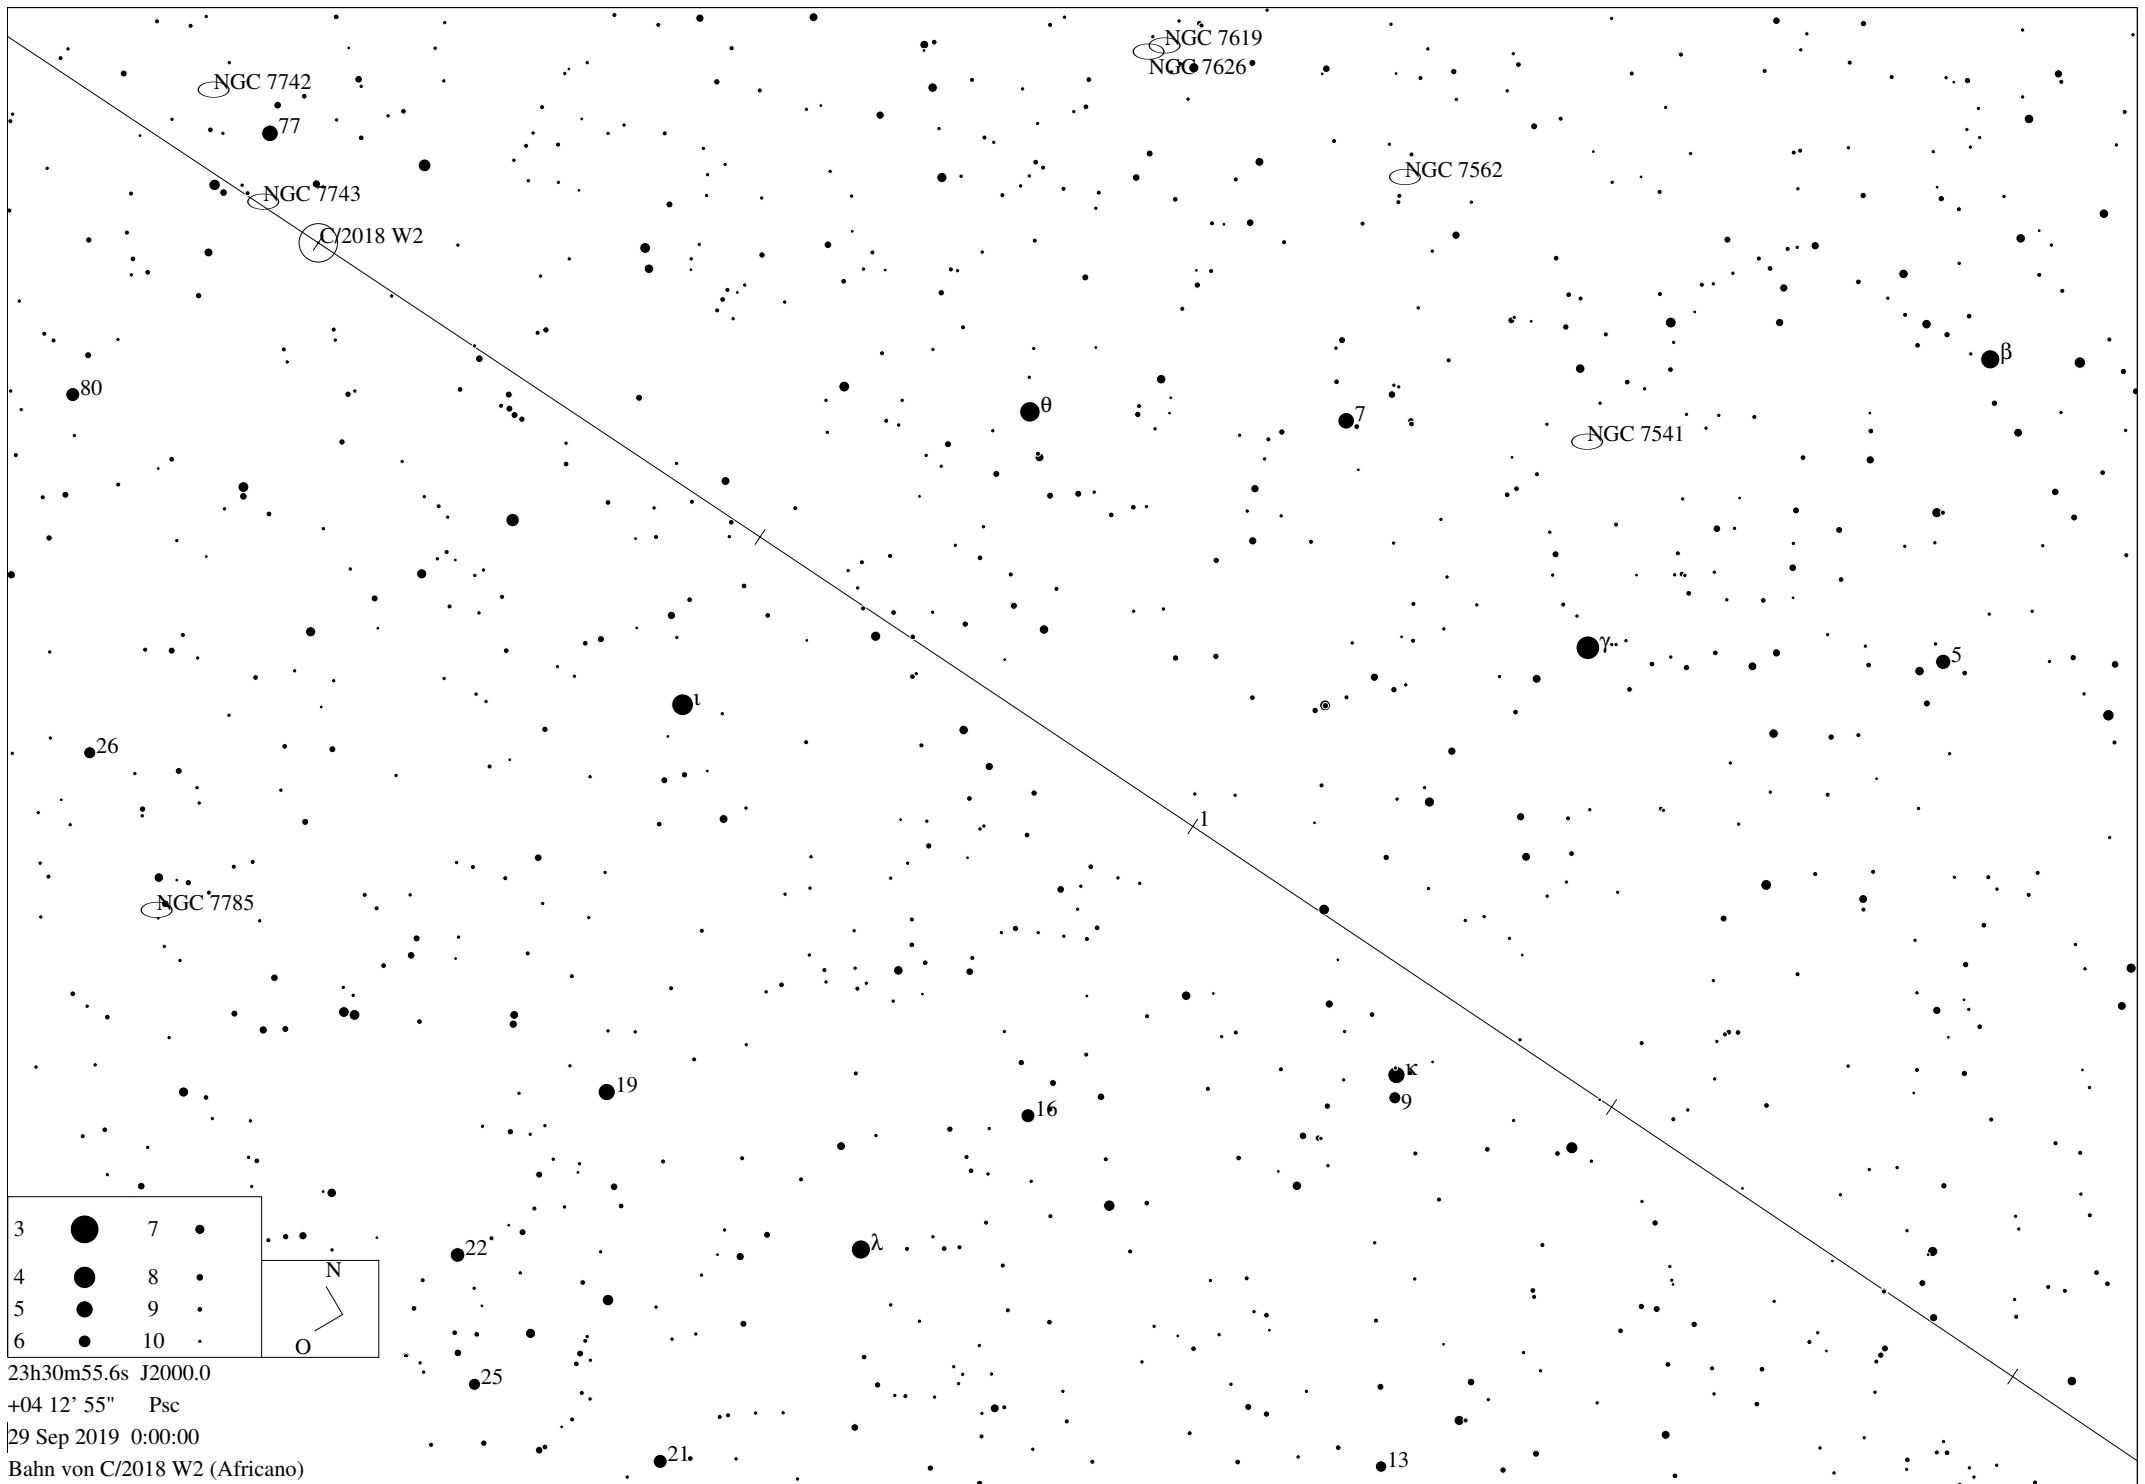

26 Sep 2019 0:00:00

Bahn von C/2018 W2 (Africano)

74

76

66

70

80

34

23h30m55.6s J2000.0

+04 12' 55" Psc

29 Sep 2019 0:00:00

Bahn von C/2018 W2 (Africano)

| | | | |
|---|---|----|---|
| 3 | ● | 7 | ● |
| 4 | ● | 8 | ● |
| 5 | ● | 9 | ● |
| 6 | ● | 10 | ● |

23h09m35.9s J2000.0
 -04 58' 07" Aqr
 2 Okt 2019 0:00:00
 Bahn von C/2018 W2 (Africano)