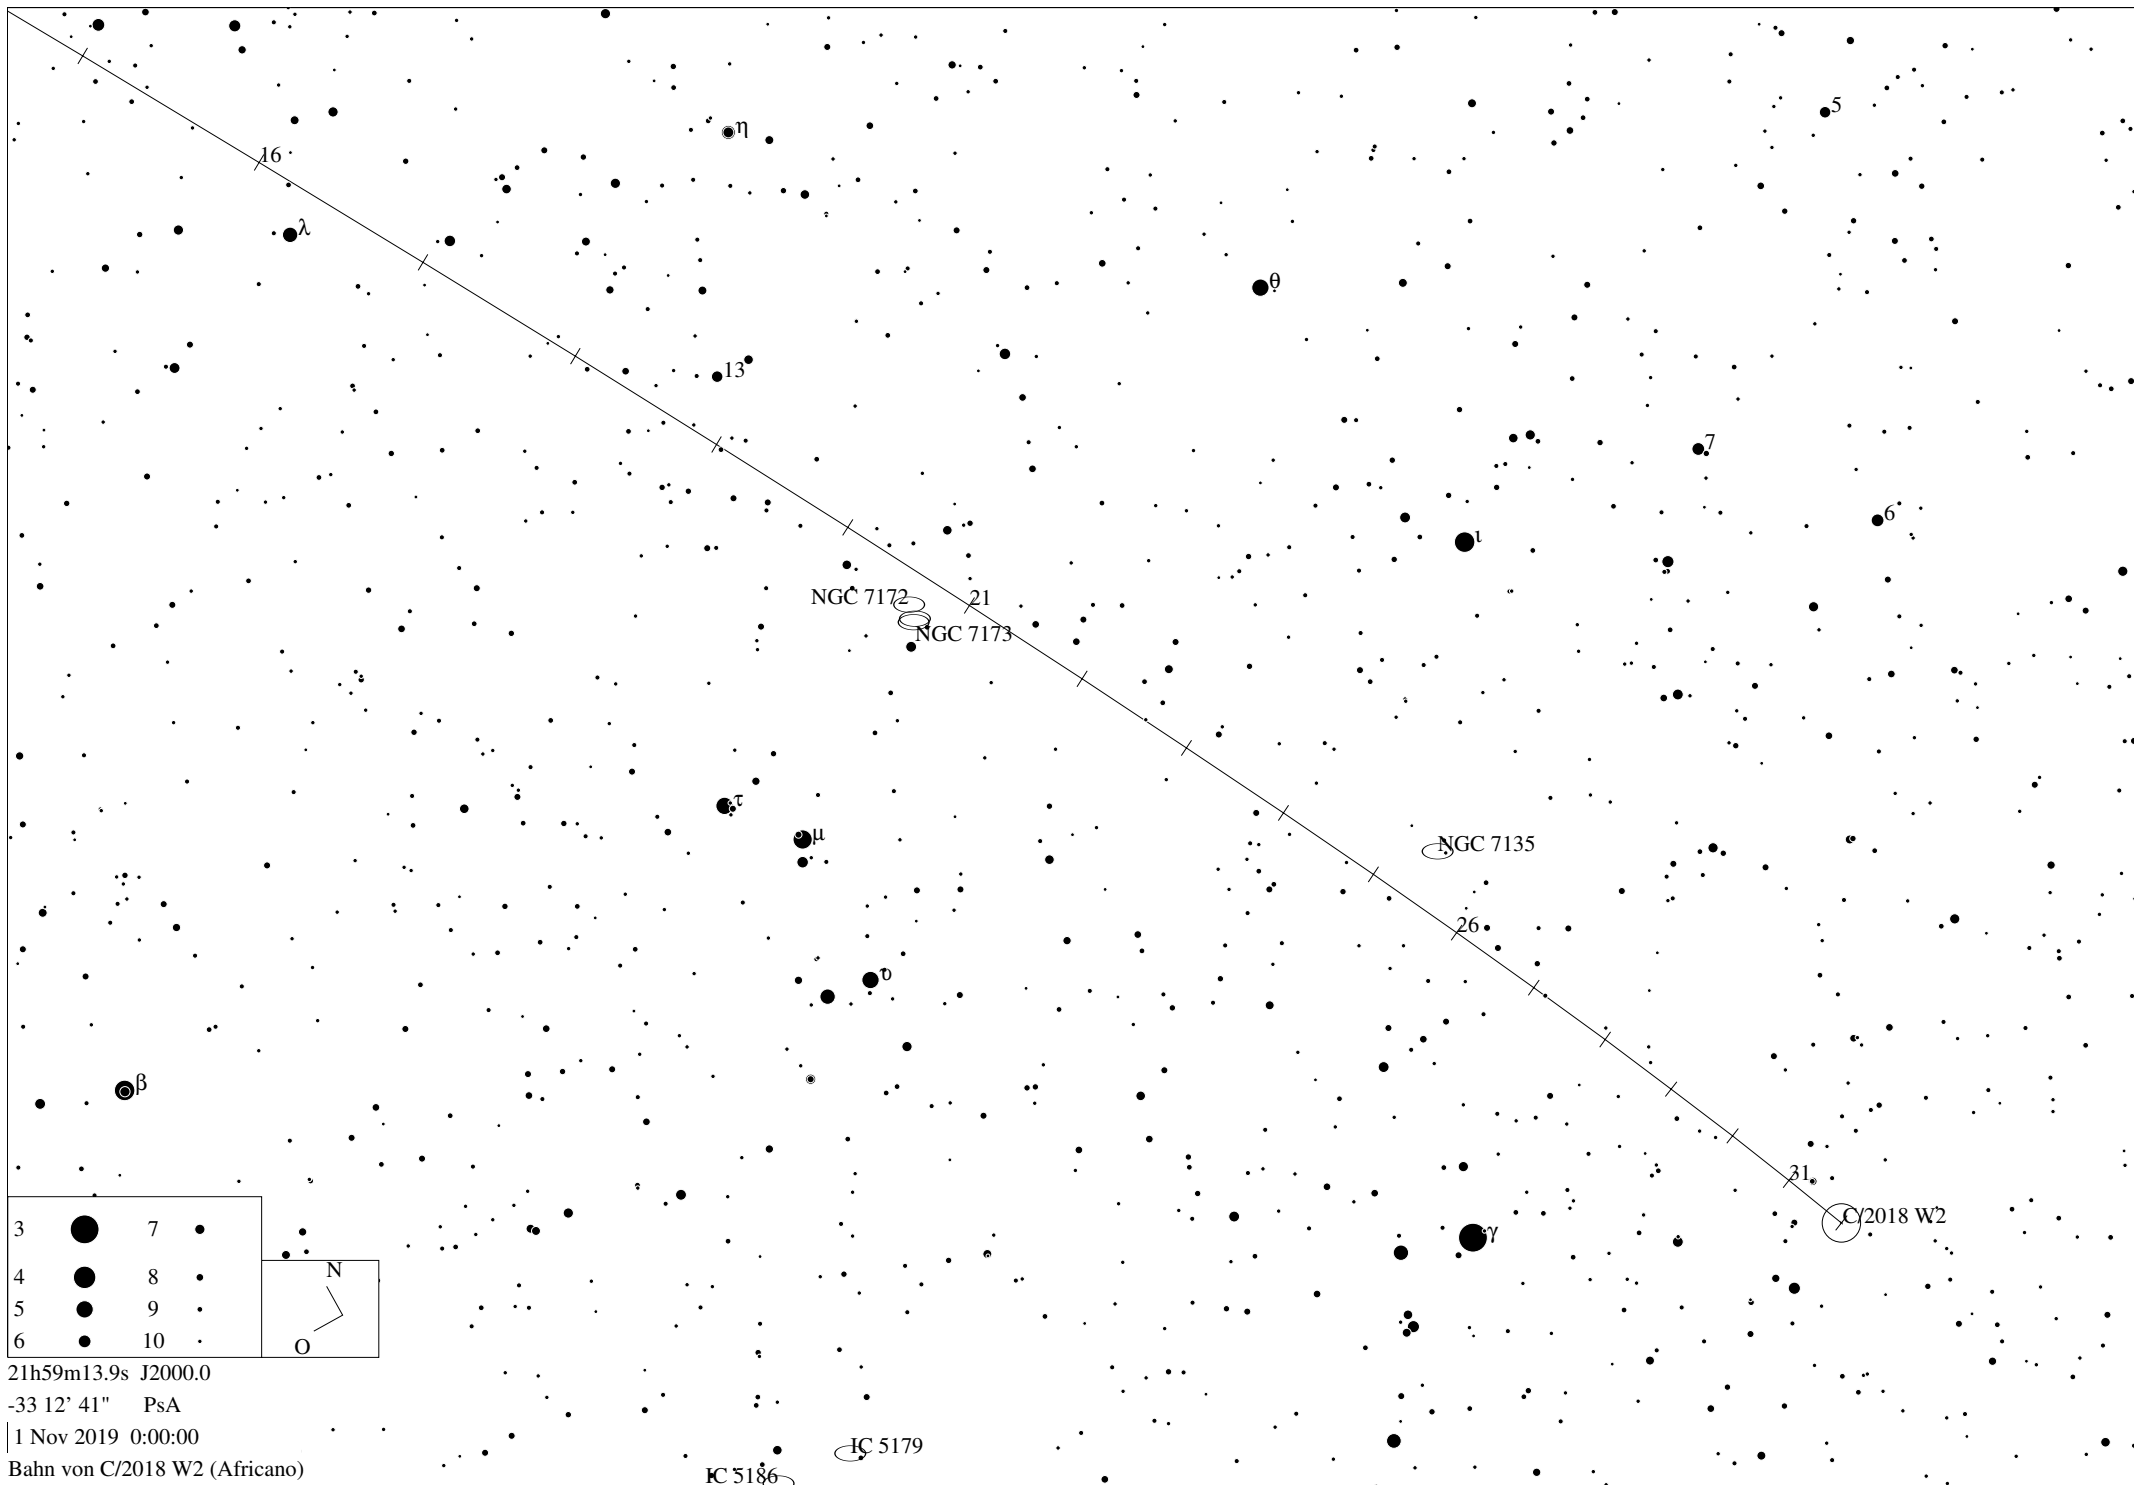

C/2018 W2

NGC 1220

NGC 744

| | | | |
|---|--|----|--|
| 3 | | 7 | |
| 4 | | 8 | |
| 5 | | 9 | |
| 6 | | 10 | |

02h38m59.5s J2000.0

+52 05' 26" Per

1 Sep 2019 0:00:00

Bahn von C/2018 W2 (Africanus)

23h30m55.6s J2000.0

+04 12' 55" Psc

29 Sep 2019 0:00:00

Bahn von C/2018 W2 (Africano)

| | | | |
|---|---|----|---|
| 3 | ● | 7 | ● |
| 4 | ● | 8 | ● |
| 5 | ● | 9 | ● |
| 6 | ● | 10 | ● |

23h09m35.9s J2000.0
 -04 58' 07" Aqr
 2 Okt 2019 0:00:00
 Bahn von C/2018 W2 (Africano)

NGC 7173

21

| | | | |
|---|---|----|---|
| 3 | ● | 7 | ● |
| 4 | ● | 8 | ● |
| 5 | ● | 9 | ● |
| 6 | ● | 10 | ● |

22h18m32.3s J2000.0

-25 37' 24" PsA

11 Okt 2019 0:00:00

Bahn von C/2018 W2 (Africano)

21h59m13.9s J2000.0

-33 12' 41" PsA

1 Nov 2019 0:00:00

Bahn von C/2018 W2 (Africano)

IC 5186

IC 5179

C/2018 W2