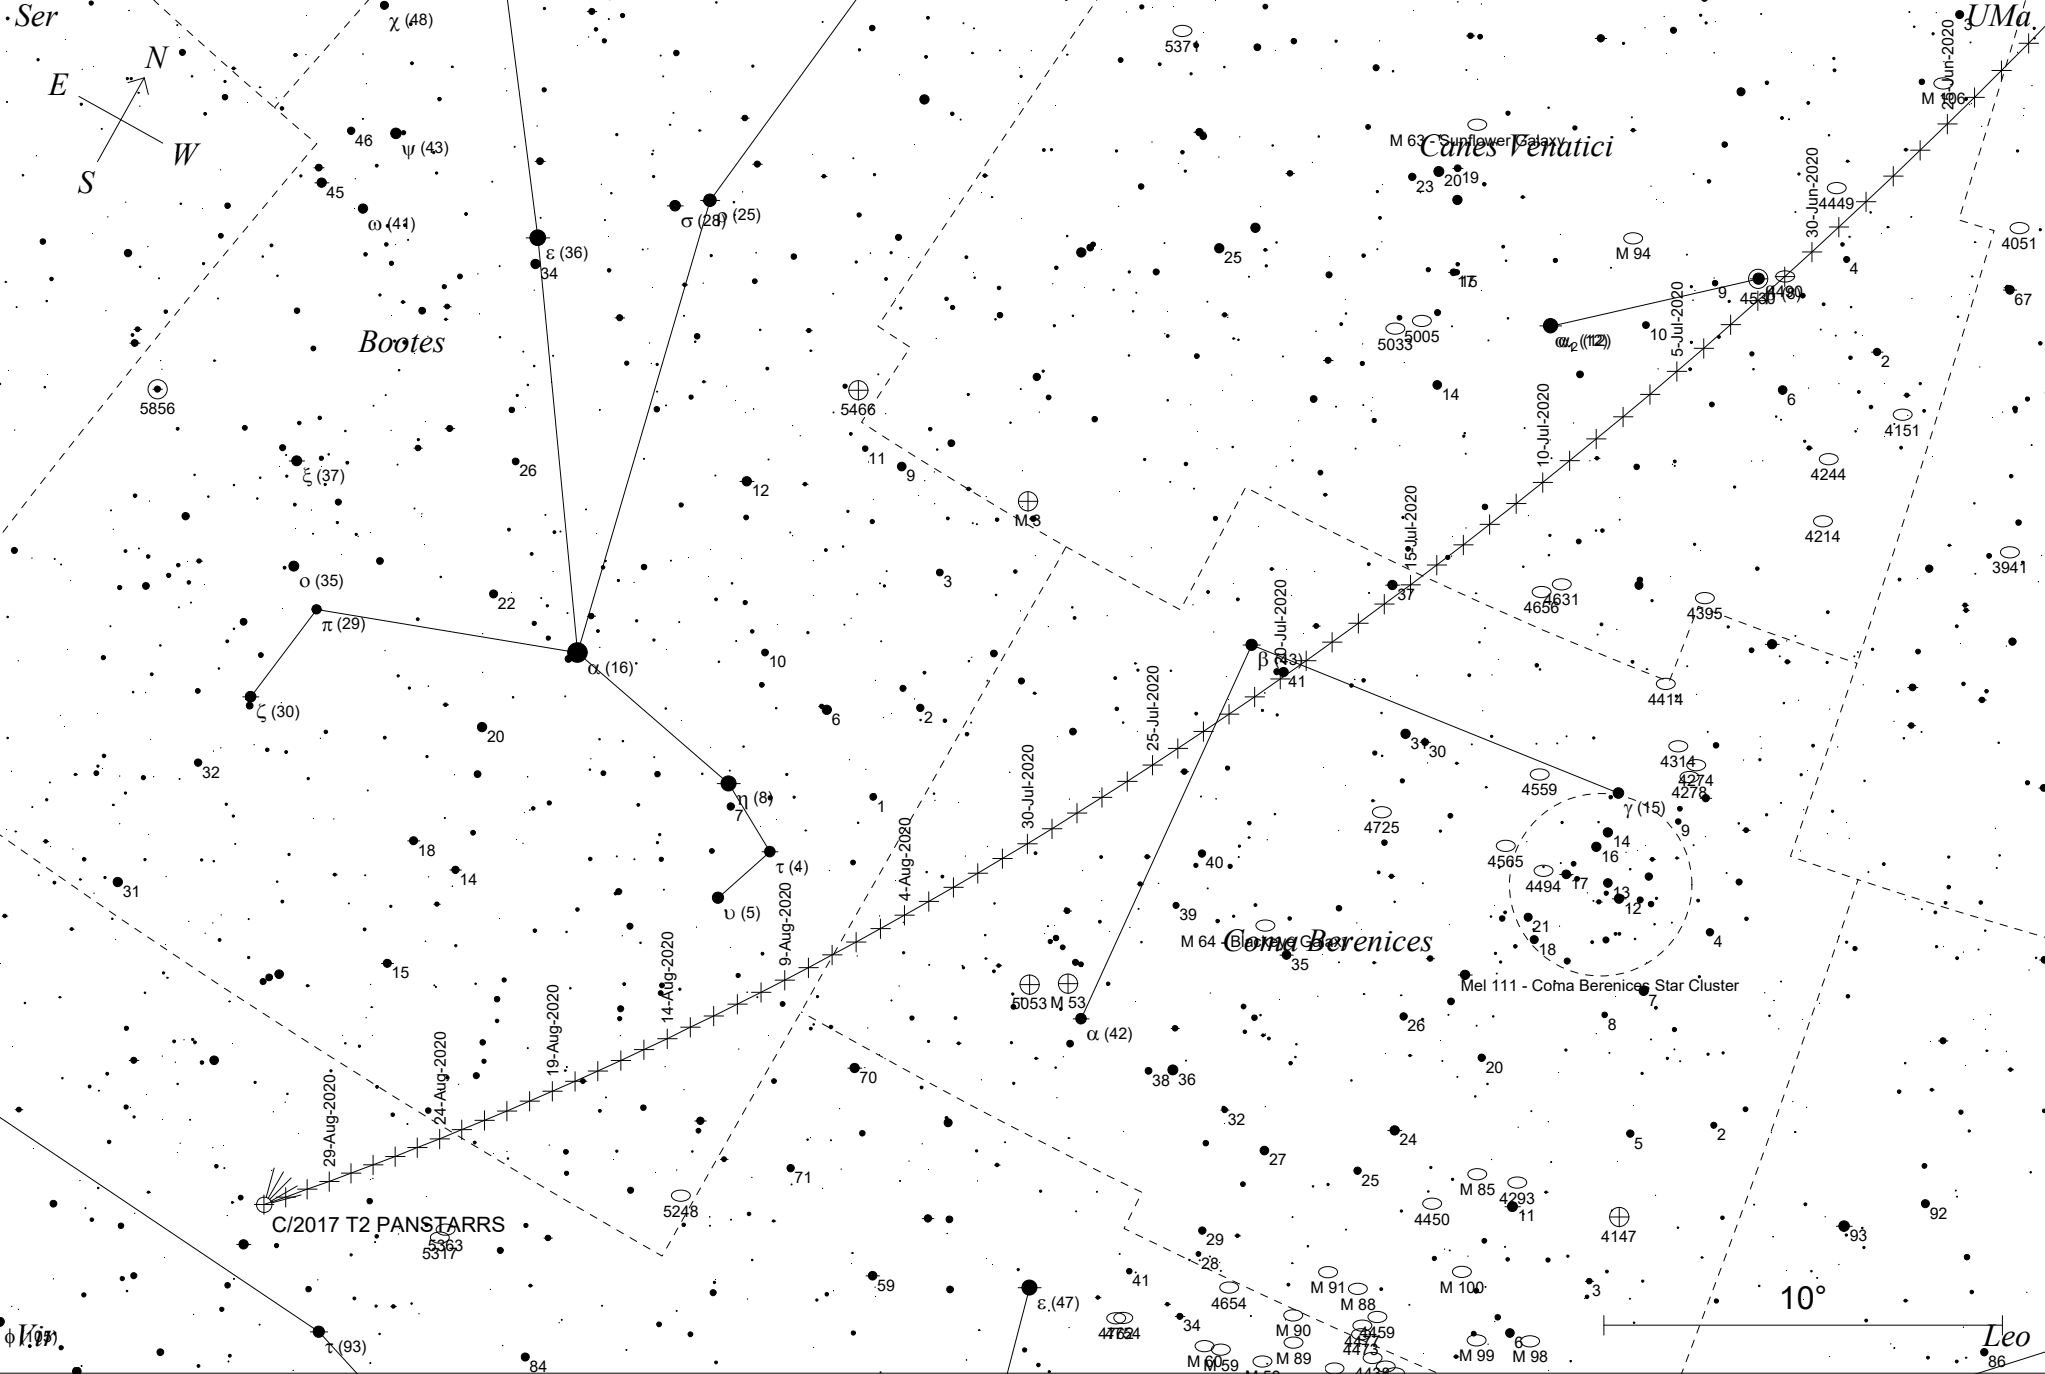

Cr 2860 Ursa Major Moving Cluster

C/2017 T2 PANSTARRS

Cr 464

M 81 Bode's Nebula

M 82 - Ursa Major A

Coddington's Nebula

M 97 - Owl Nebula

Galaxy

C/2017 T2 PANSTARRS

Coma Berenices

Coma Berenices

Mel 111 - Coma Berenices Star Cluster

10°

07h50m07.8s J2000.0

+75° 50' 51" Cam

1 Mai 2020 0:00:00