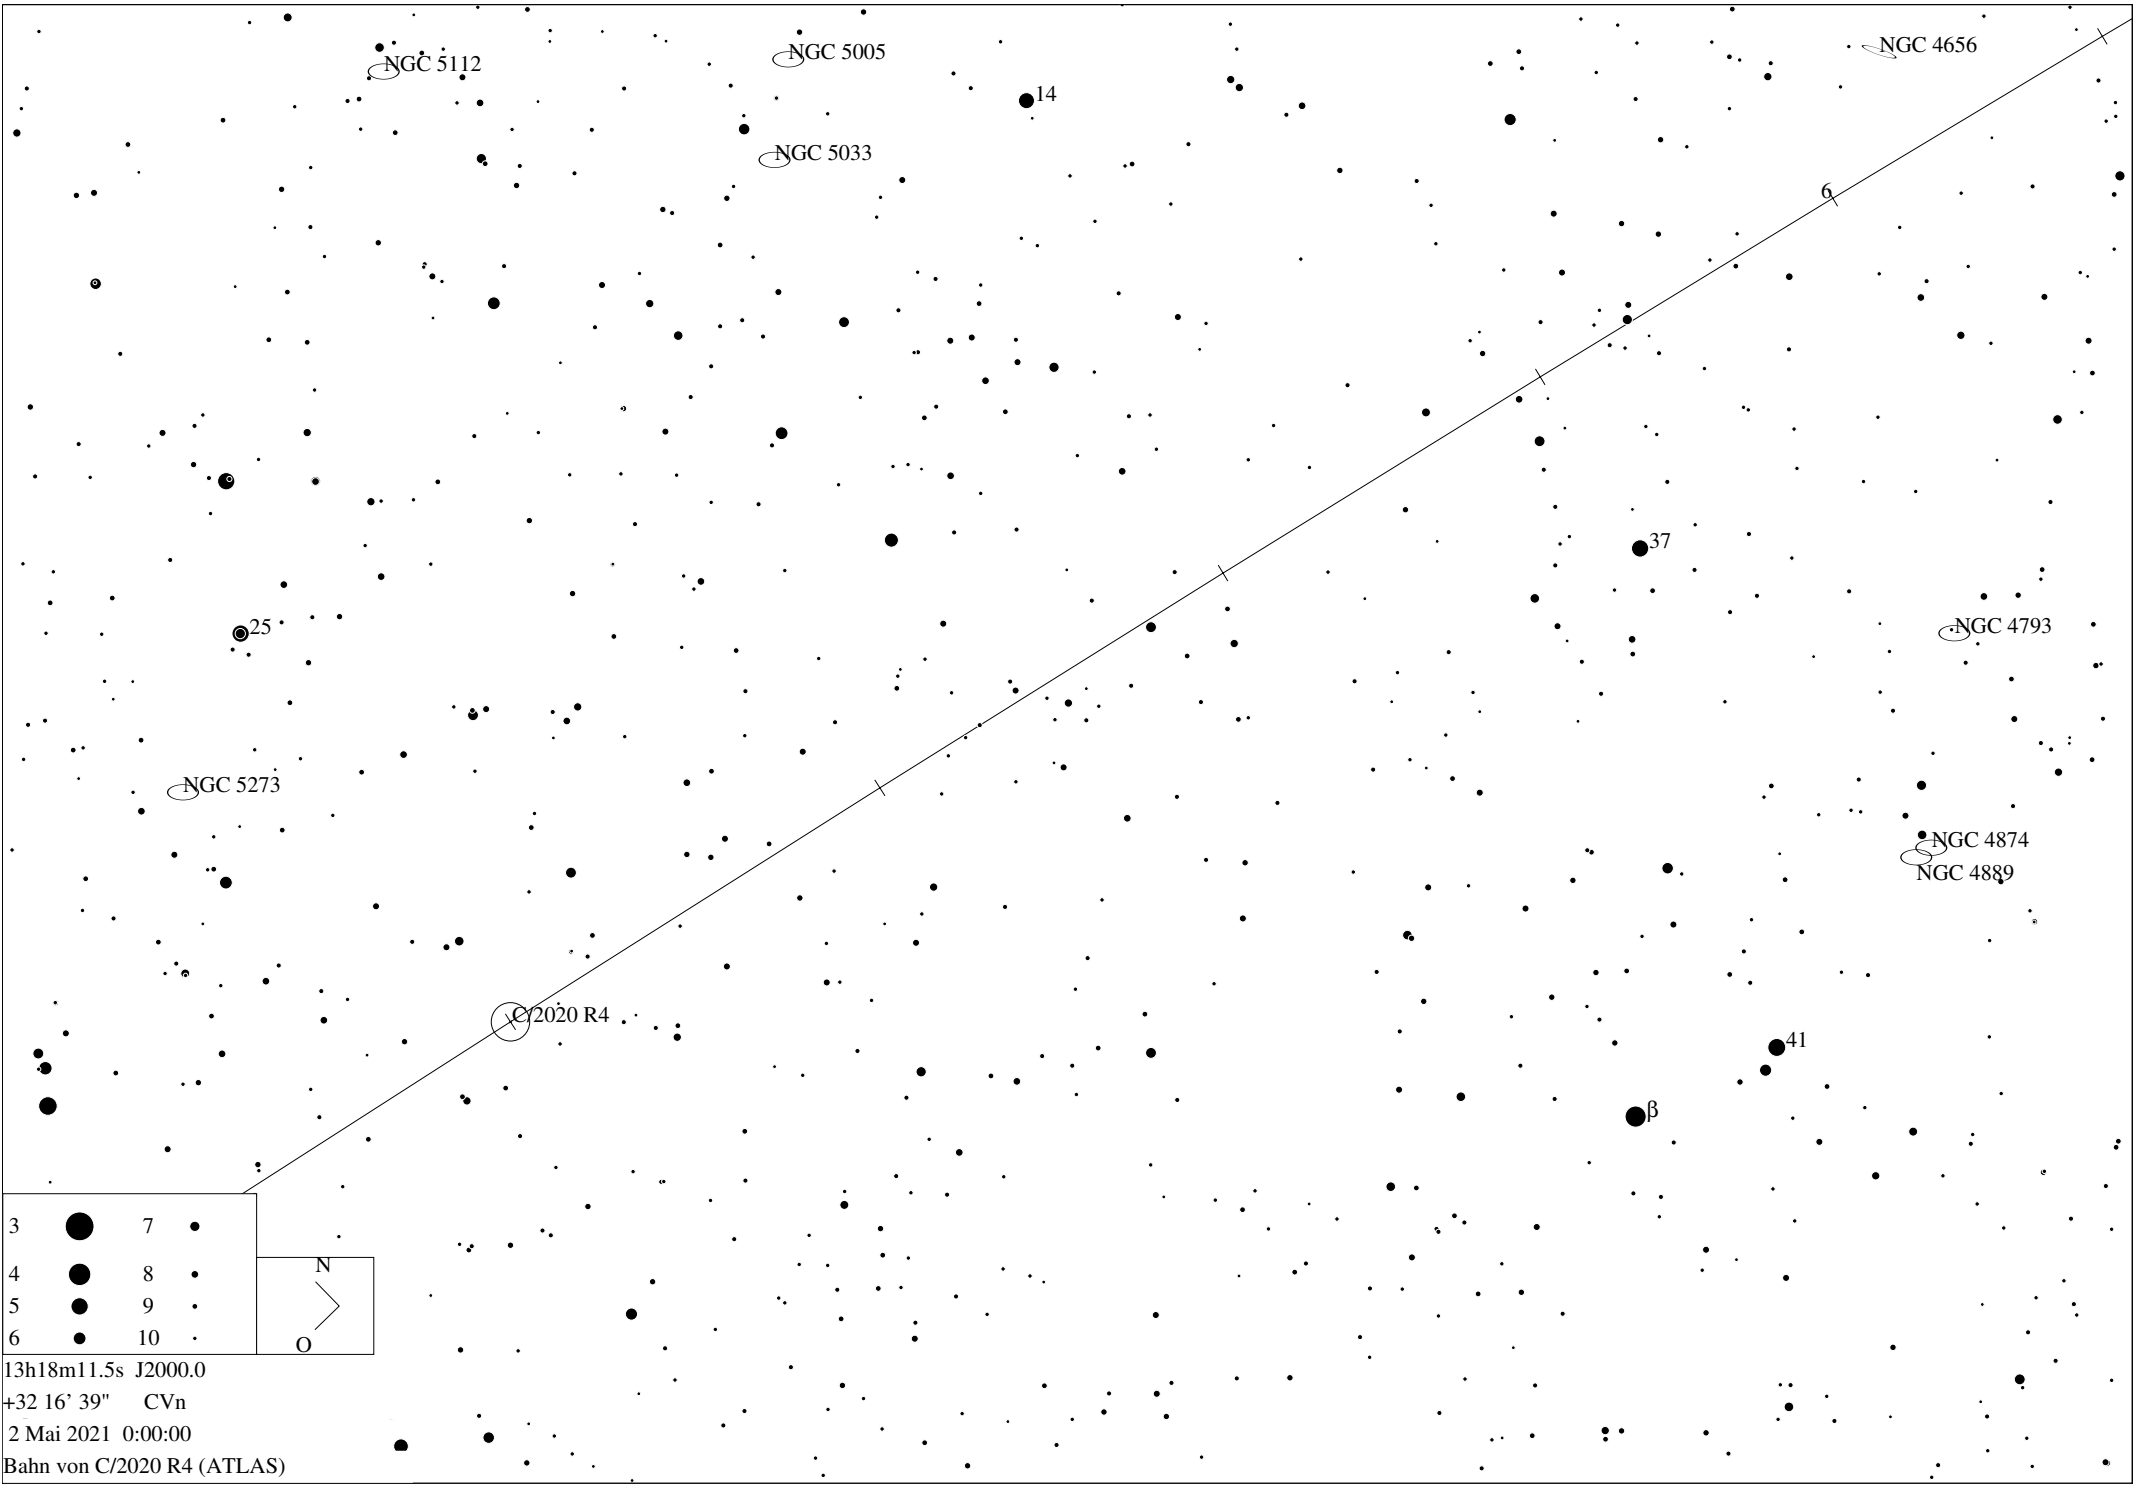

3		7	
4		8	
5		9	
6		10	

3		7	
4		8	
5		9	
6		10	

17h14m50.8s J2000.0  
+22 21' 21" Her  
19 Apr 2021 0:00:00  
Bahn von C/2020 R4 (ATLAS)

16h04m35.7s J2000.0  
 +28 48' 08" CrB  
 23 Apr 2021 0:00:00  
 Bahn von C/2020 R4 (ATLAS)

14h44m30.7s J2000.0  
+32 29' 41" Boo  
27 Apr 2021 0:00:00  
Bahn von C/2020 R4 (ATLAS)

NGC 5112

NGC 5005

NGC 4656

14

NGC 5033

6

25

13h18m11.5s J2000.0

+32 16' 39" CVn

2 Mai 2021 0:00:00

Bahn von C/2020 R4 (ATLAS)

12h29m25.8s J2000.0  
 +30 17' 05" Com  
 6 Mai 2021 0:00:00  
 Bahn von C/2020 R4 (ATLAS)