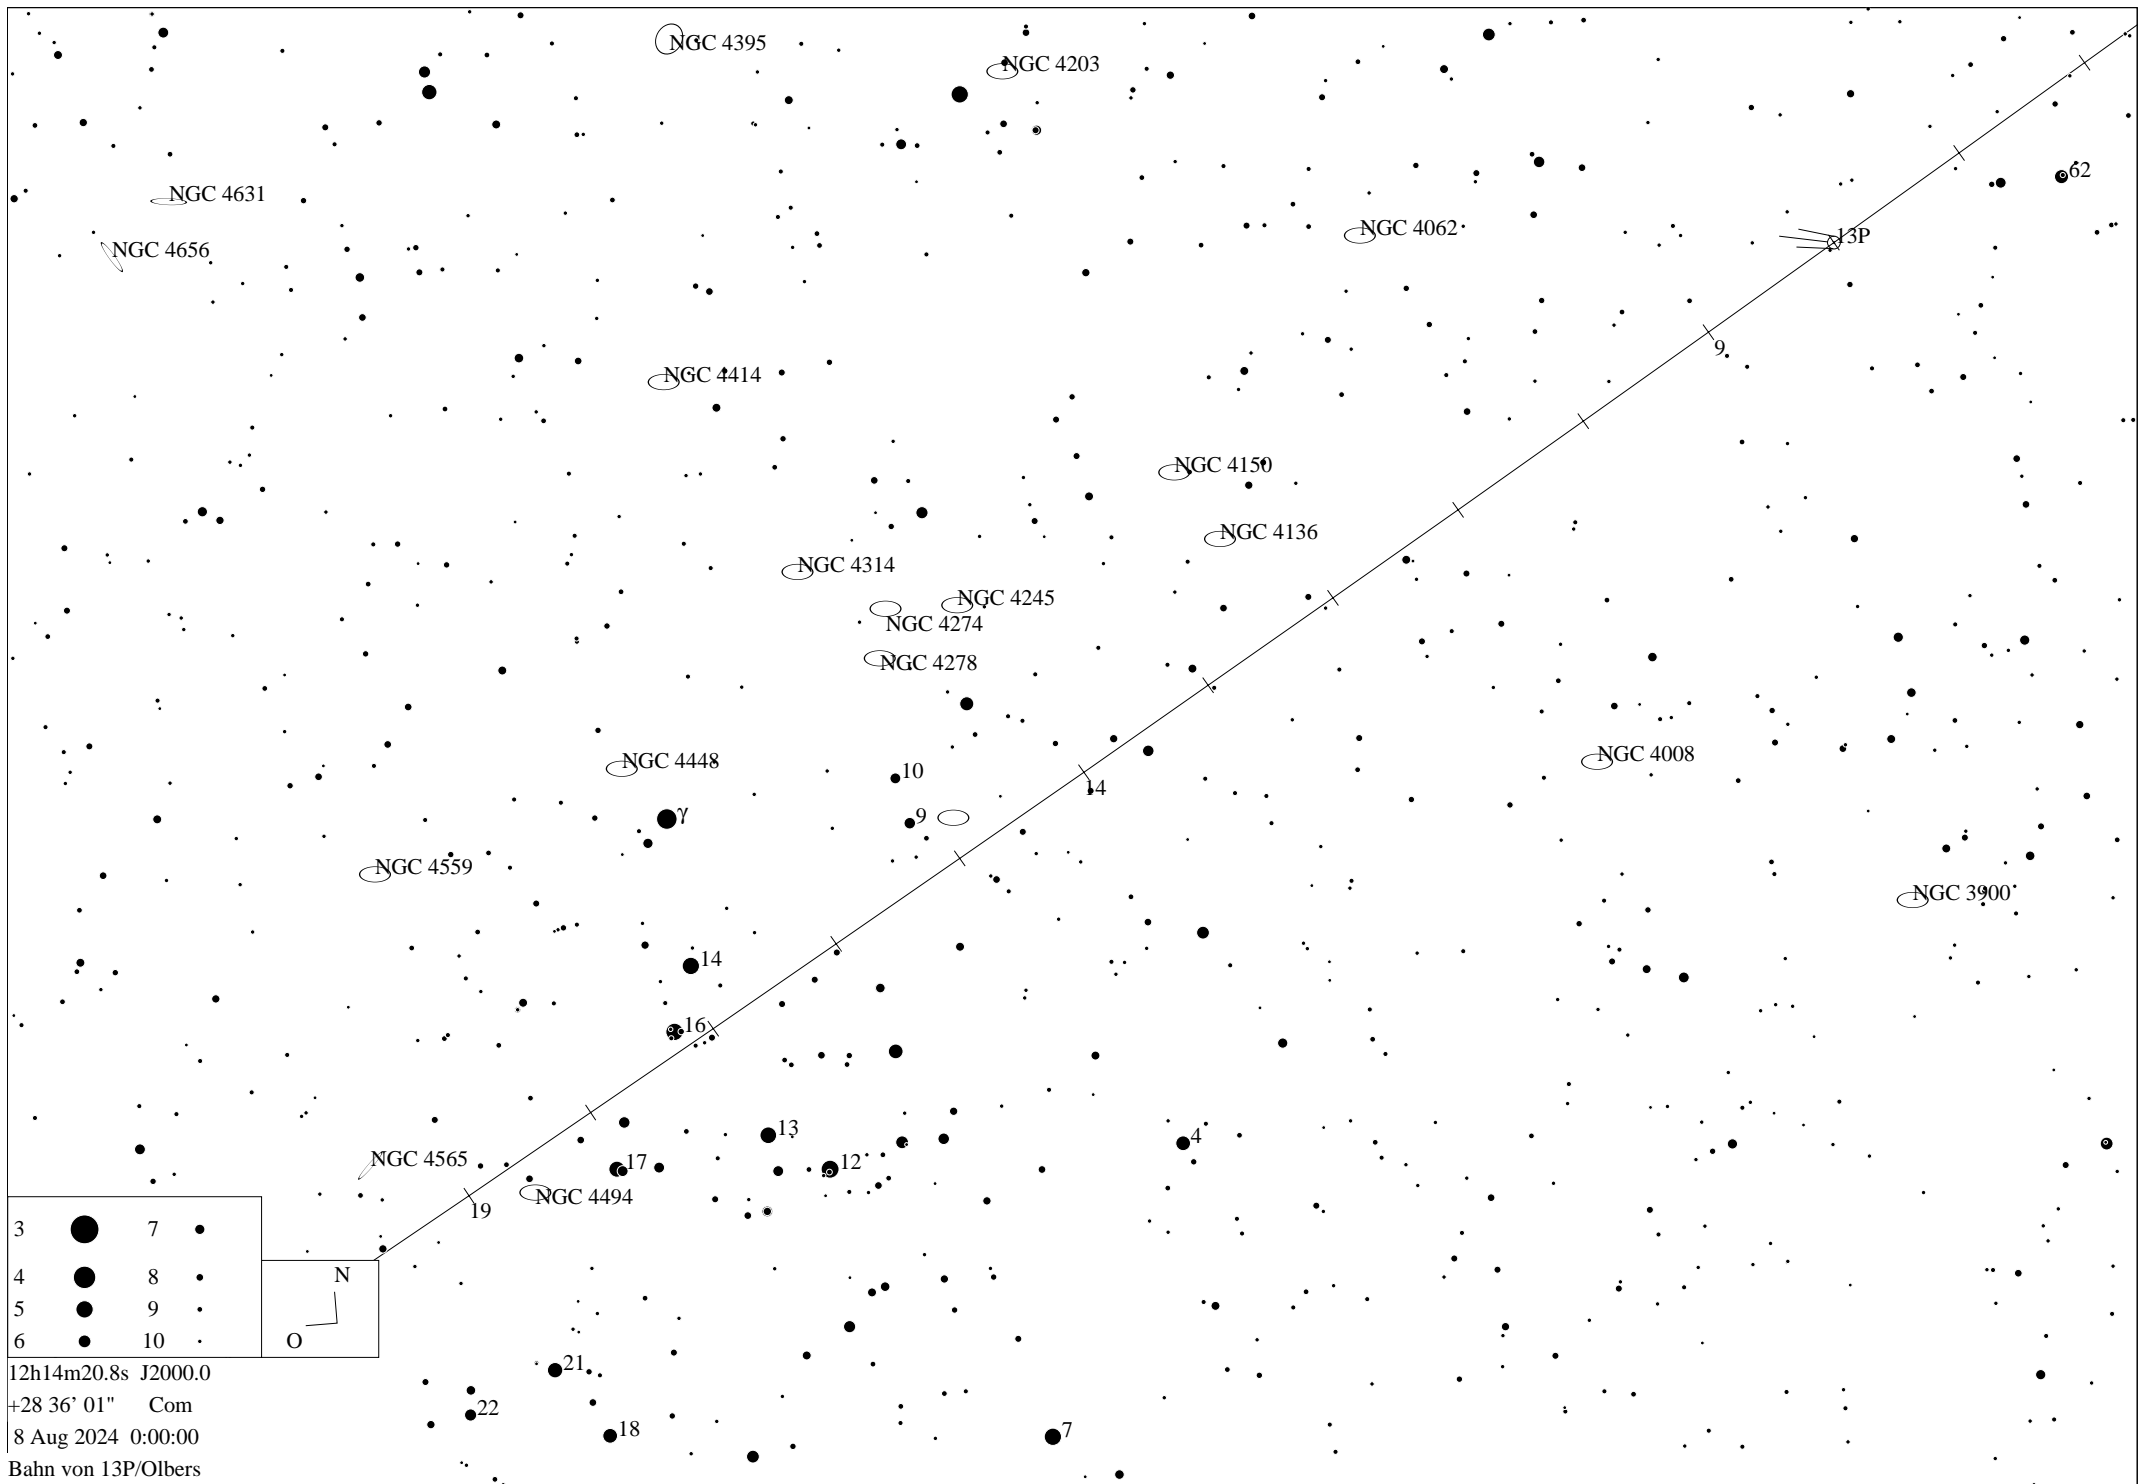

05h00m59.4s J2000.0

+29 37' 17" Aur

1 Mai 2024 0:00:00

Bahn von 13P/Olbers

05h50m27.7s J2000.0
 +35 19' 16" Aur
 18 Mai 2024 0:00:00
 Bahn von 13P/Olbers

06h45m19.2s J2000.0
 +39 23' 34" Aur
 2 Jun 2024 0:00:00
 Bahn von 13P/Olbers

07h47m52.3s J2000.0
+41° 51' 25" Lyn
16 Jun 2024 0:00:00
Bahn von 13P/Olbers

3	●	7	●
4	●	8	●
5	●	9	●
6	●	10	●

09h53m34.0s J2000.0

+40° 32' 41" LMi

10 Jul 2024 0:00:00

Bahn von 13P/Olbers

3		7	
4		8	
5		9	
6		10	

11h34m09.5s J2000.0
 +32 58' 13" UMa
 29 Jul 2024 23:40:10
 Bahn von 13P/Olbers

20

18

14

NGC 5532

15

18

15

14h26m34.3s J2000.0
 +07 20' 07" Vir
 | 1 Okt 2024 0:00:00
 Bahn von 13P/Olbers