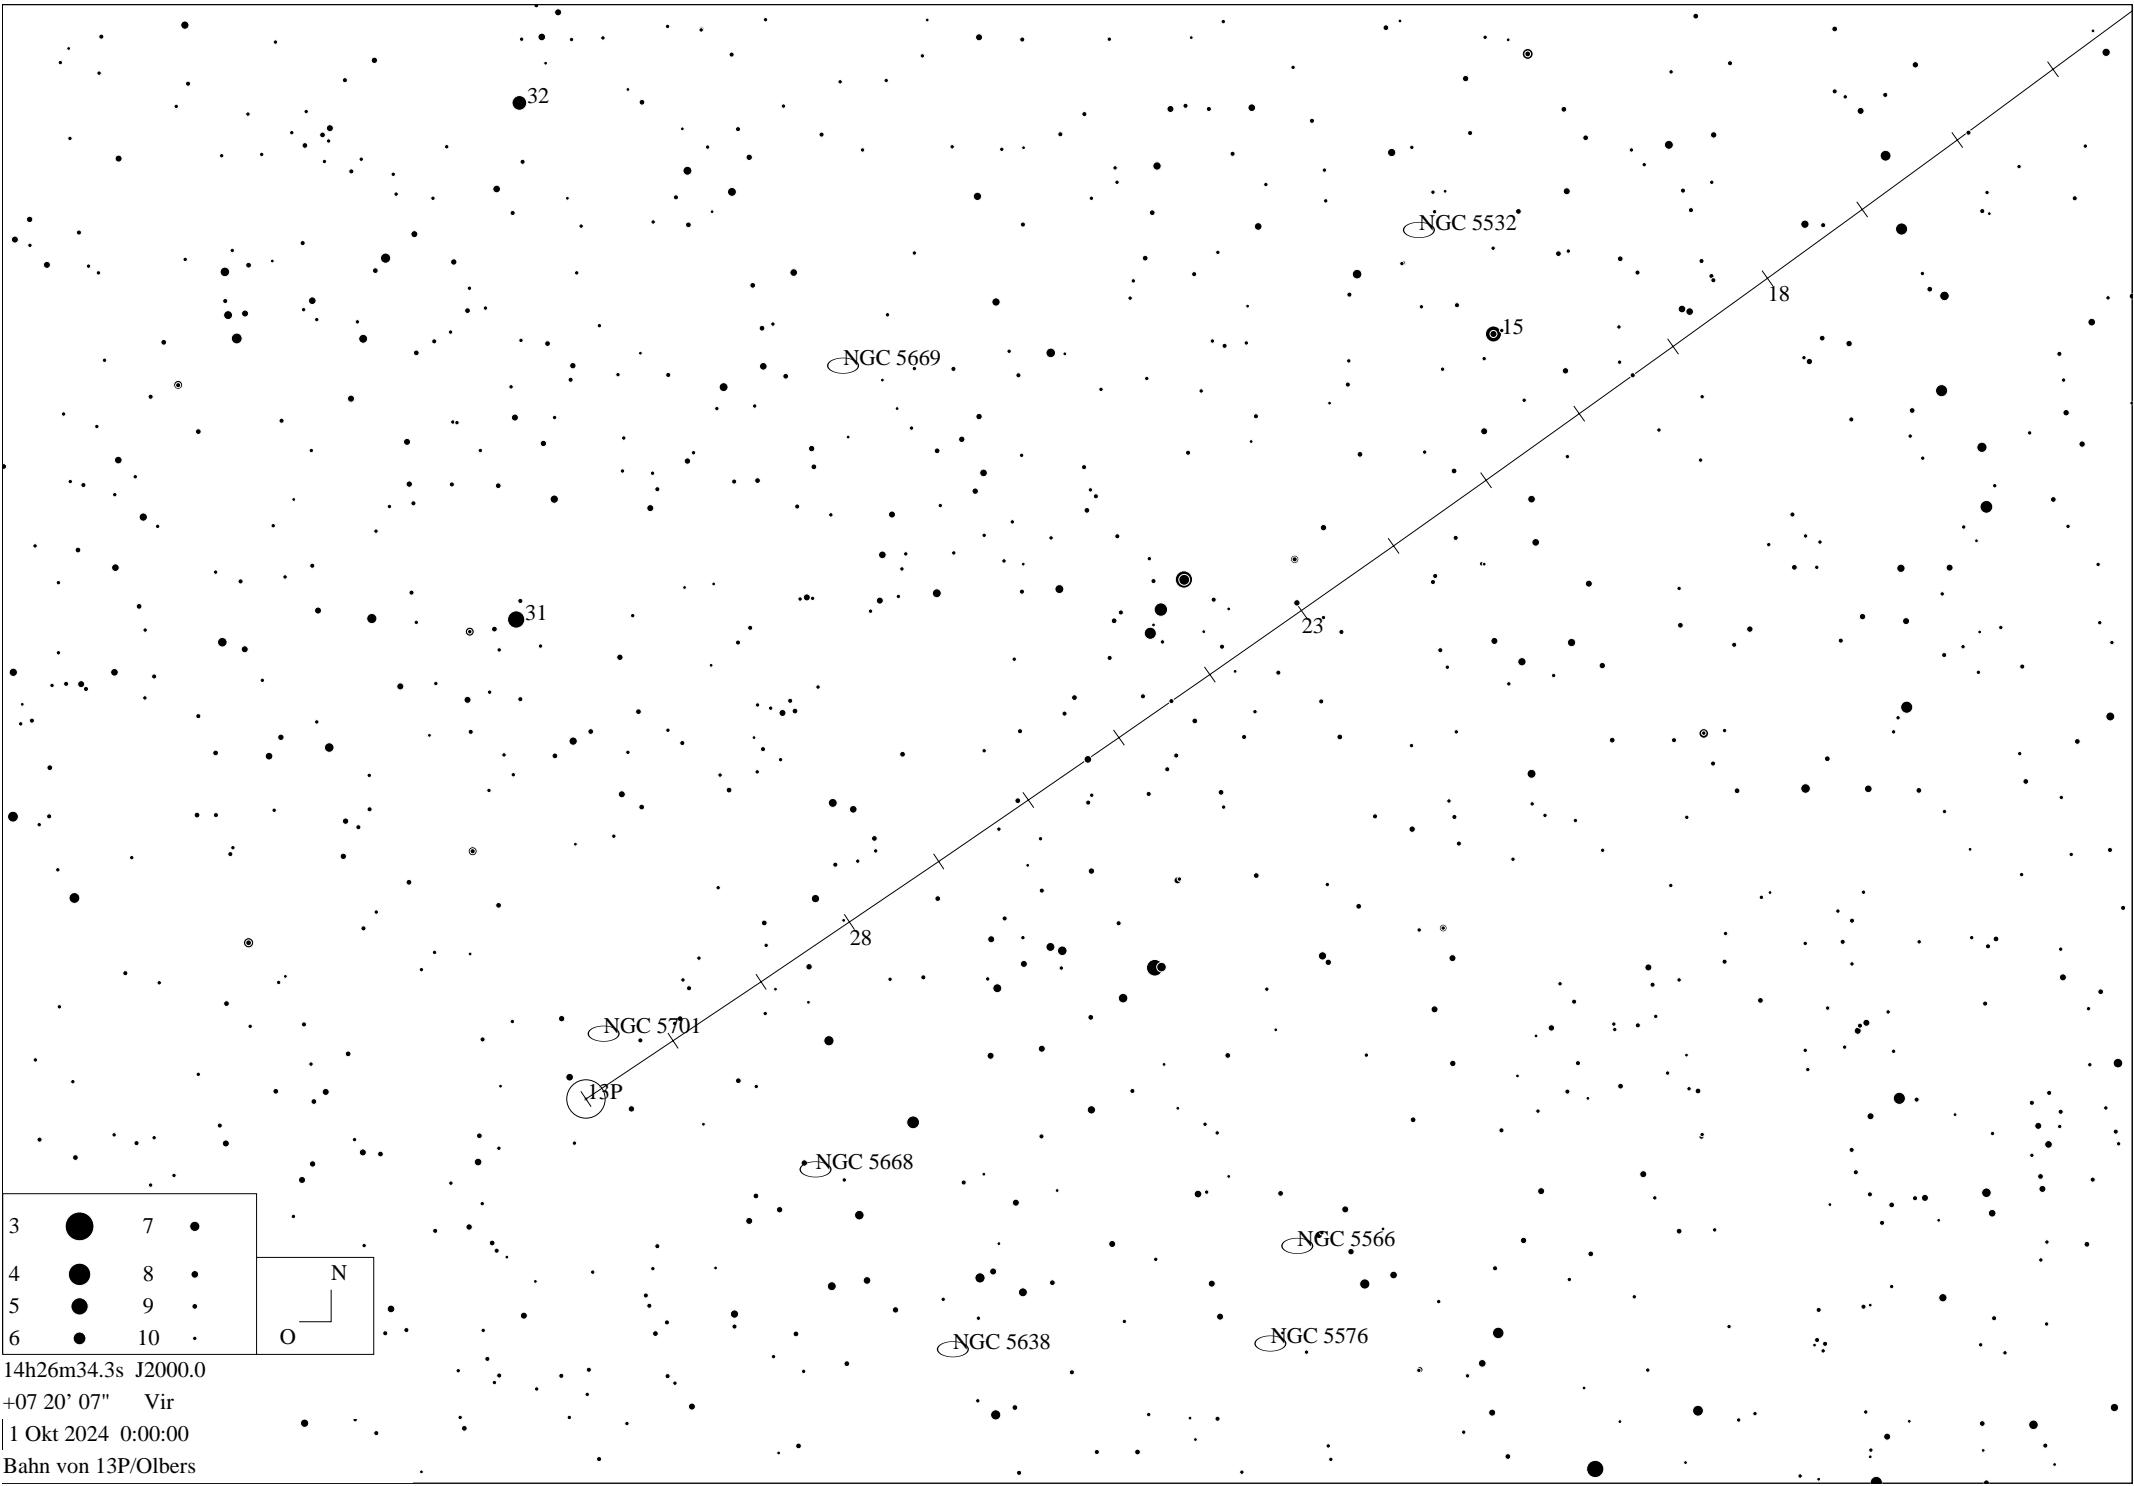

3		7	
4		8	
5		9	
6		10	

14h26m34.3s J2000.0
+07 20' 07" Vir
| 1 Okt 2024 0:00:00
Bahn von 13P/Olbers