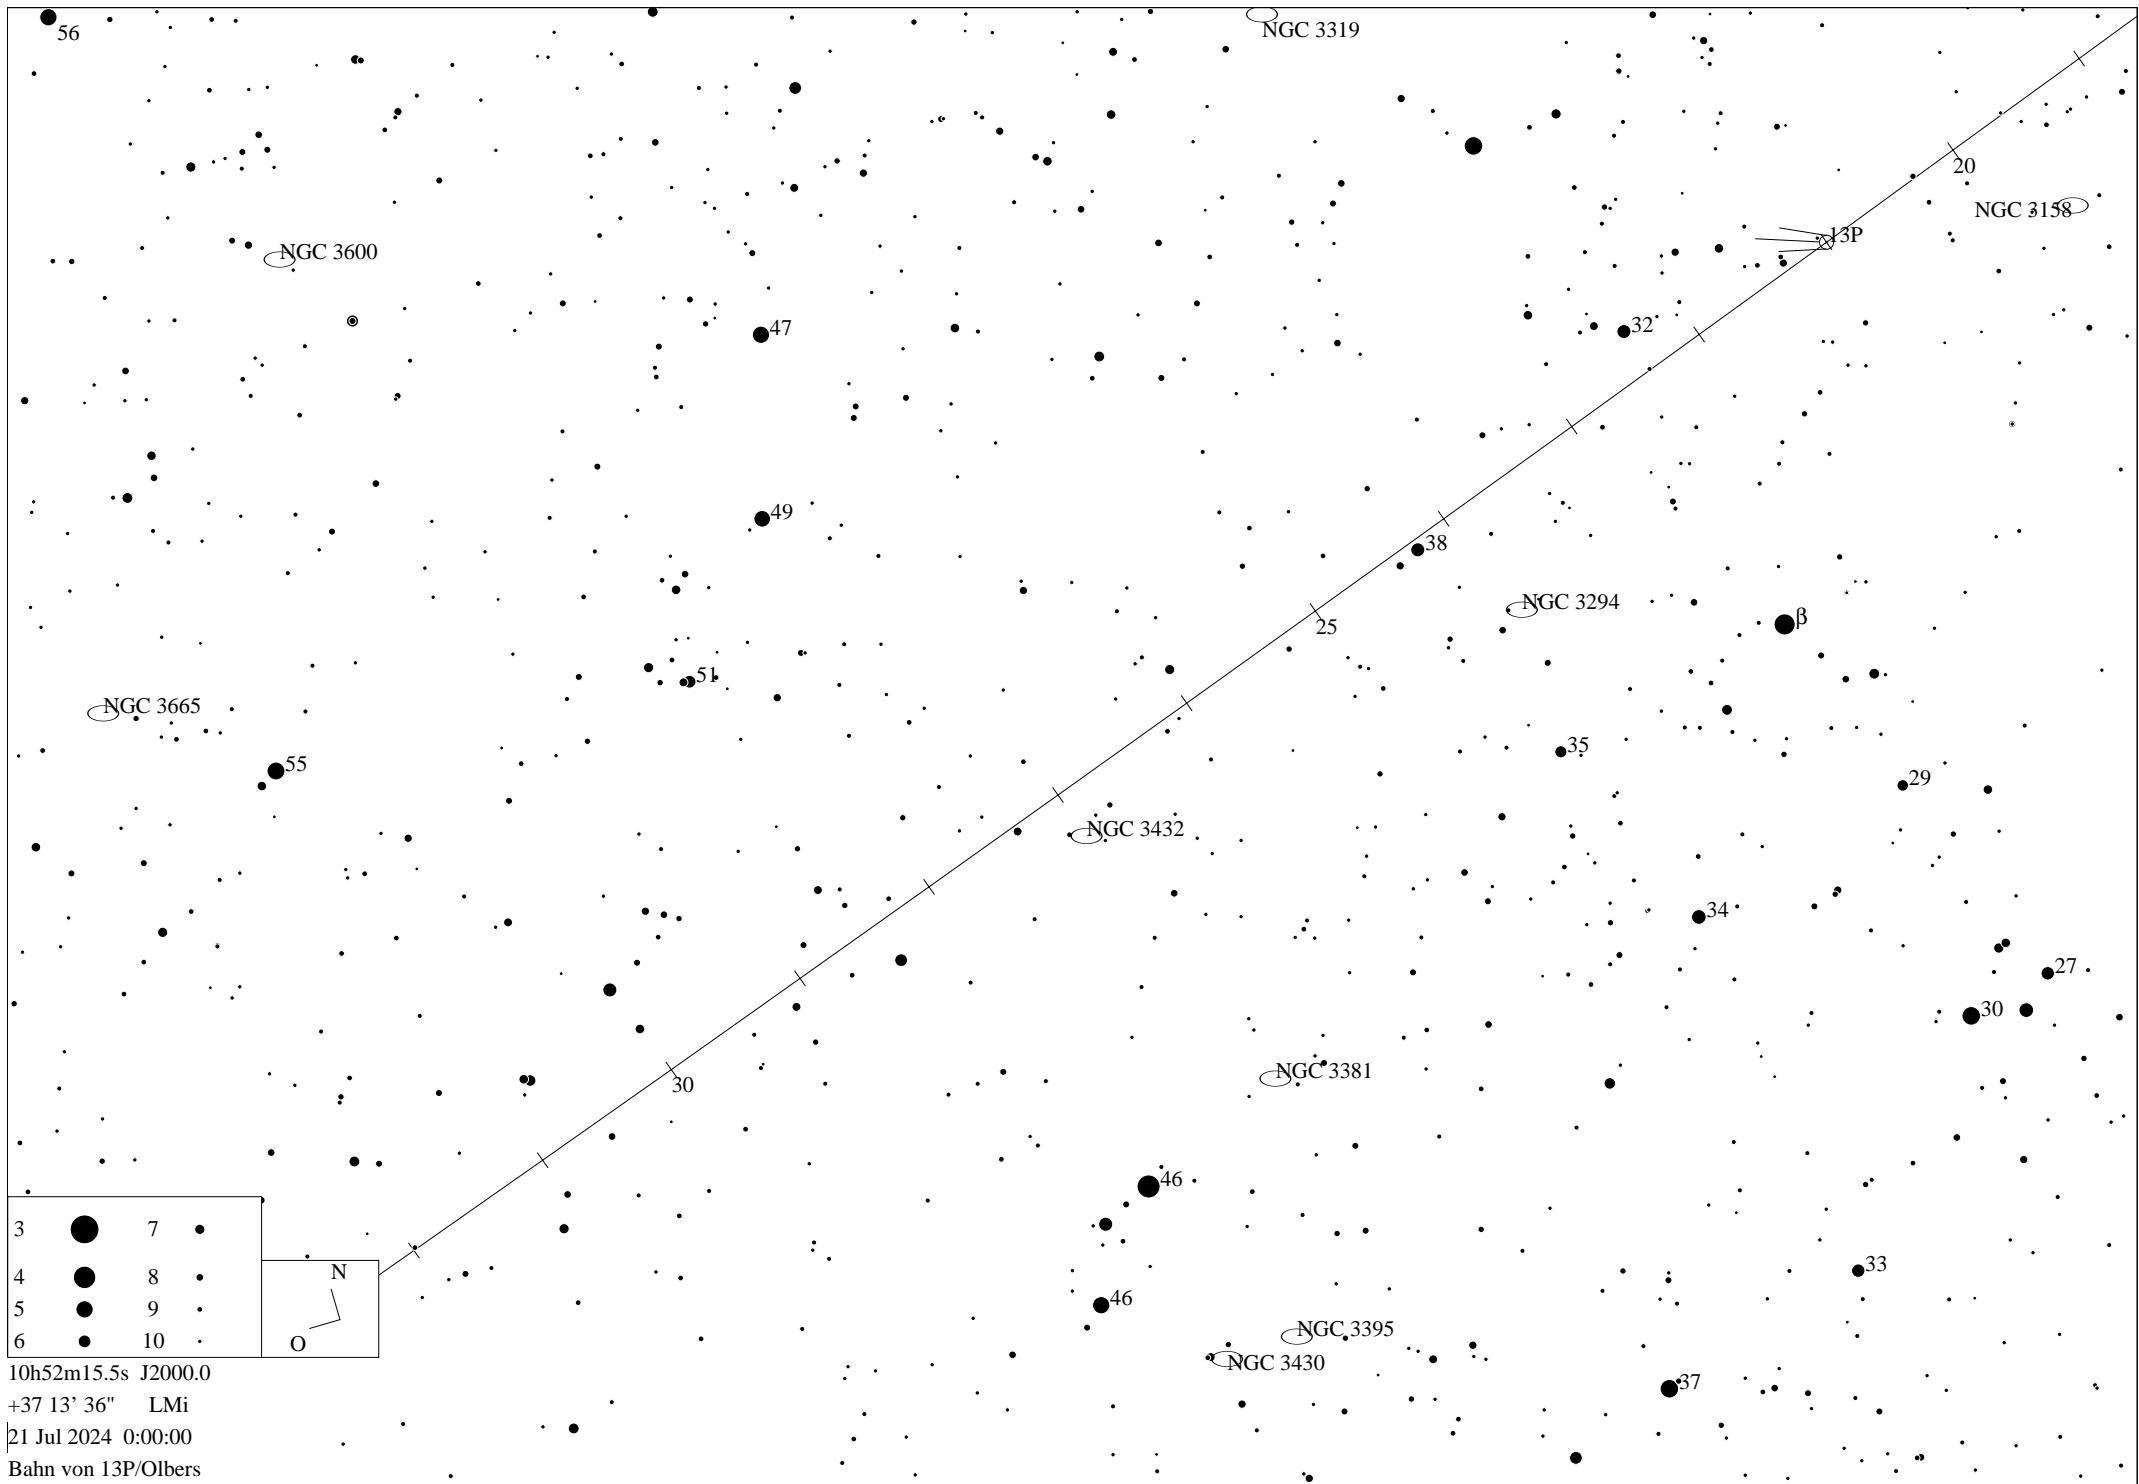

05h00m59.4s J2000.0

+29 37' 17" Aur

1 Mai 2024 0:00:00

Bahn von 13P/Olbers

05h50m27.7s J2000.0
 +35 19' 16" Aur
 18 Mai 2024 0:00:00
 Bahn von 13P/Olbers

06h45m19.2s J2000.0
 +39 23' 34" Aur
 2 Jun 2024 0:00:00
 Bahn von 13P/Olbers

07h47m52.3s J2000.0
+41° 51' 25" Lyn
16 Jun 2024 0:00:00
Bahn von 13P/Olbers

3	●	7	●
4	●	8	●
5	●	9	●
6	●	10	●

09h53m34.0s J2000.0

+40° 32' 41" LMi

10 Jul 2024 0:00:00

Bahn von 13P/Olbers

3		7	
4		8	
5		9	
6		10	

11h34m09.5s J2000.0
 +32 58' 13" UMa
 29 Jul 2024 23:40:10
 Bahn von 13P/Olbers

20

18

14

NGC 5532

15

18

15

14h26m34.3s J2000.0
 +07 20' 07" Vir
 | 1 Okt 2024 0:00:00
 Bahn von 13P/Olbers