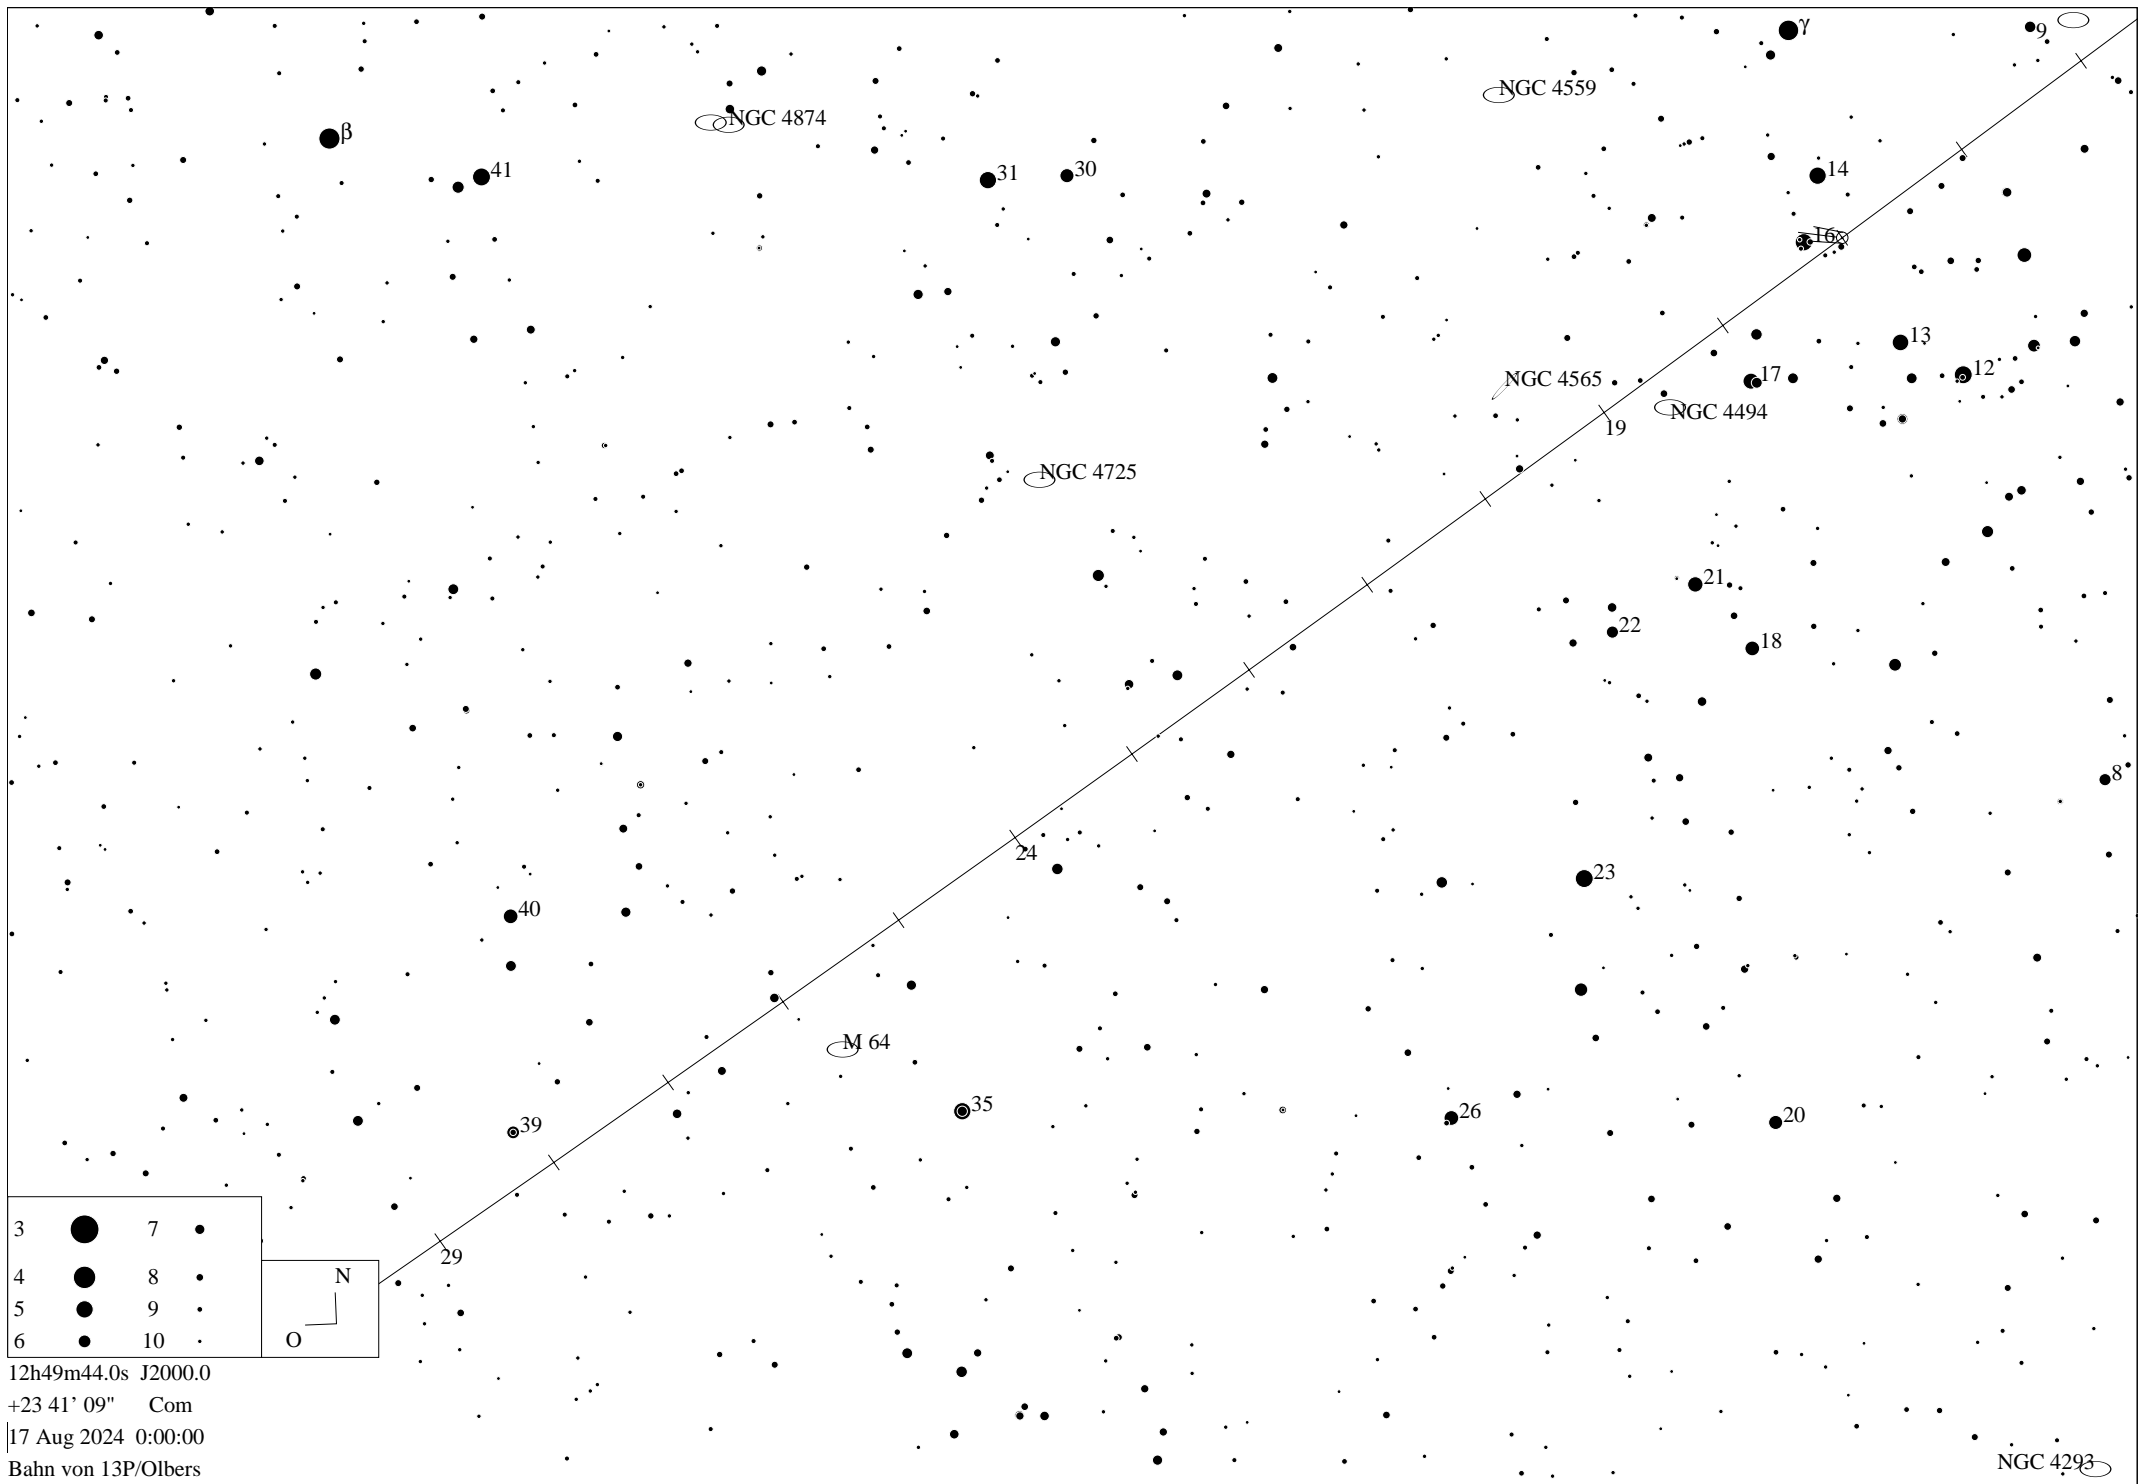

05h00m59.4s J2000.0

+29 37' 17" Aur

1 Mai 2024 0:00:00

Bahn von 13P/Olbers

05h50m27.7s J2000.0
 +35 19' 16" Aur
 18 Mai 2024 0:00:00
 Bahn von 13P/Olbers

06h45m19.2s J2000.0
 +39 23' 34" Aur
 2 Jun 2024 0:00:00
 Bahn von 13P/Olbers

07h47m52.3s J2000.0
+41° 51' 25" Lyn
16 Jun 2024 0:00:00
Bahn von 13P/Olbers

3	●	7	●
4	●	8	●
5	●	9	●
6	●	10	●

09h53m34.0s J2000.0

+40° 32' 41" LMi

10 Jul 2024 0:00:00

Bahn von 13P/Olbers

3		7	
4		8	
5		9	
6		10	

11h34m09.5s J2000.0
 +32 58' 13" UMa
 29 Jul 2024 23:40:10
 Bahn von 13P/Olbers

20

18

14

NGC 5532

15

18

15

14h26m34.3s J2000.0
 +07 20' 07" Vir
 | 1 Okt 2024 0:00:00
 Bahn von 13P/Olbers