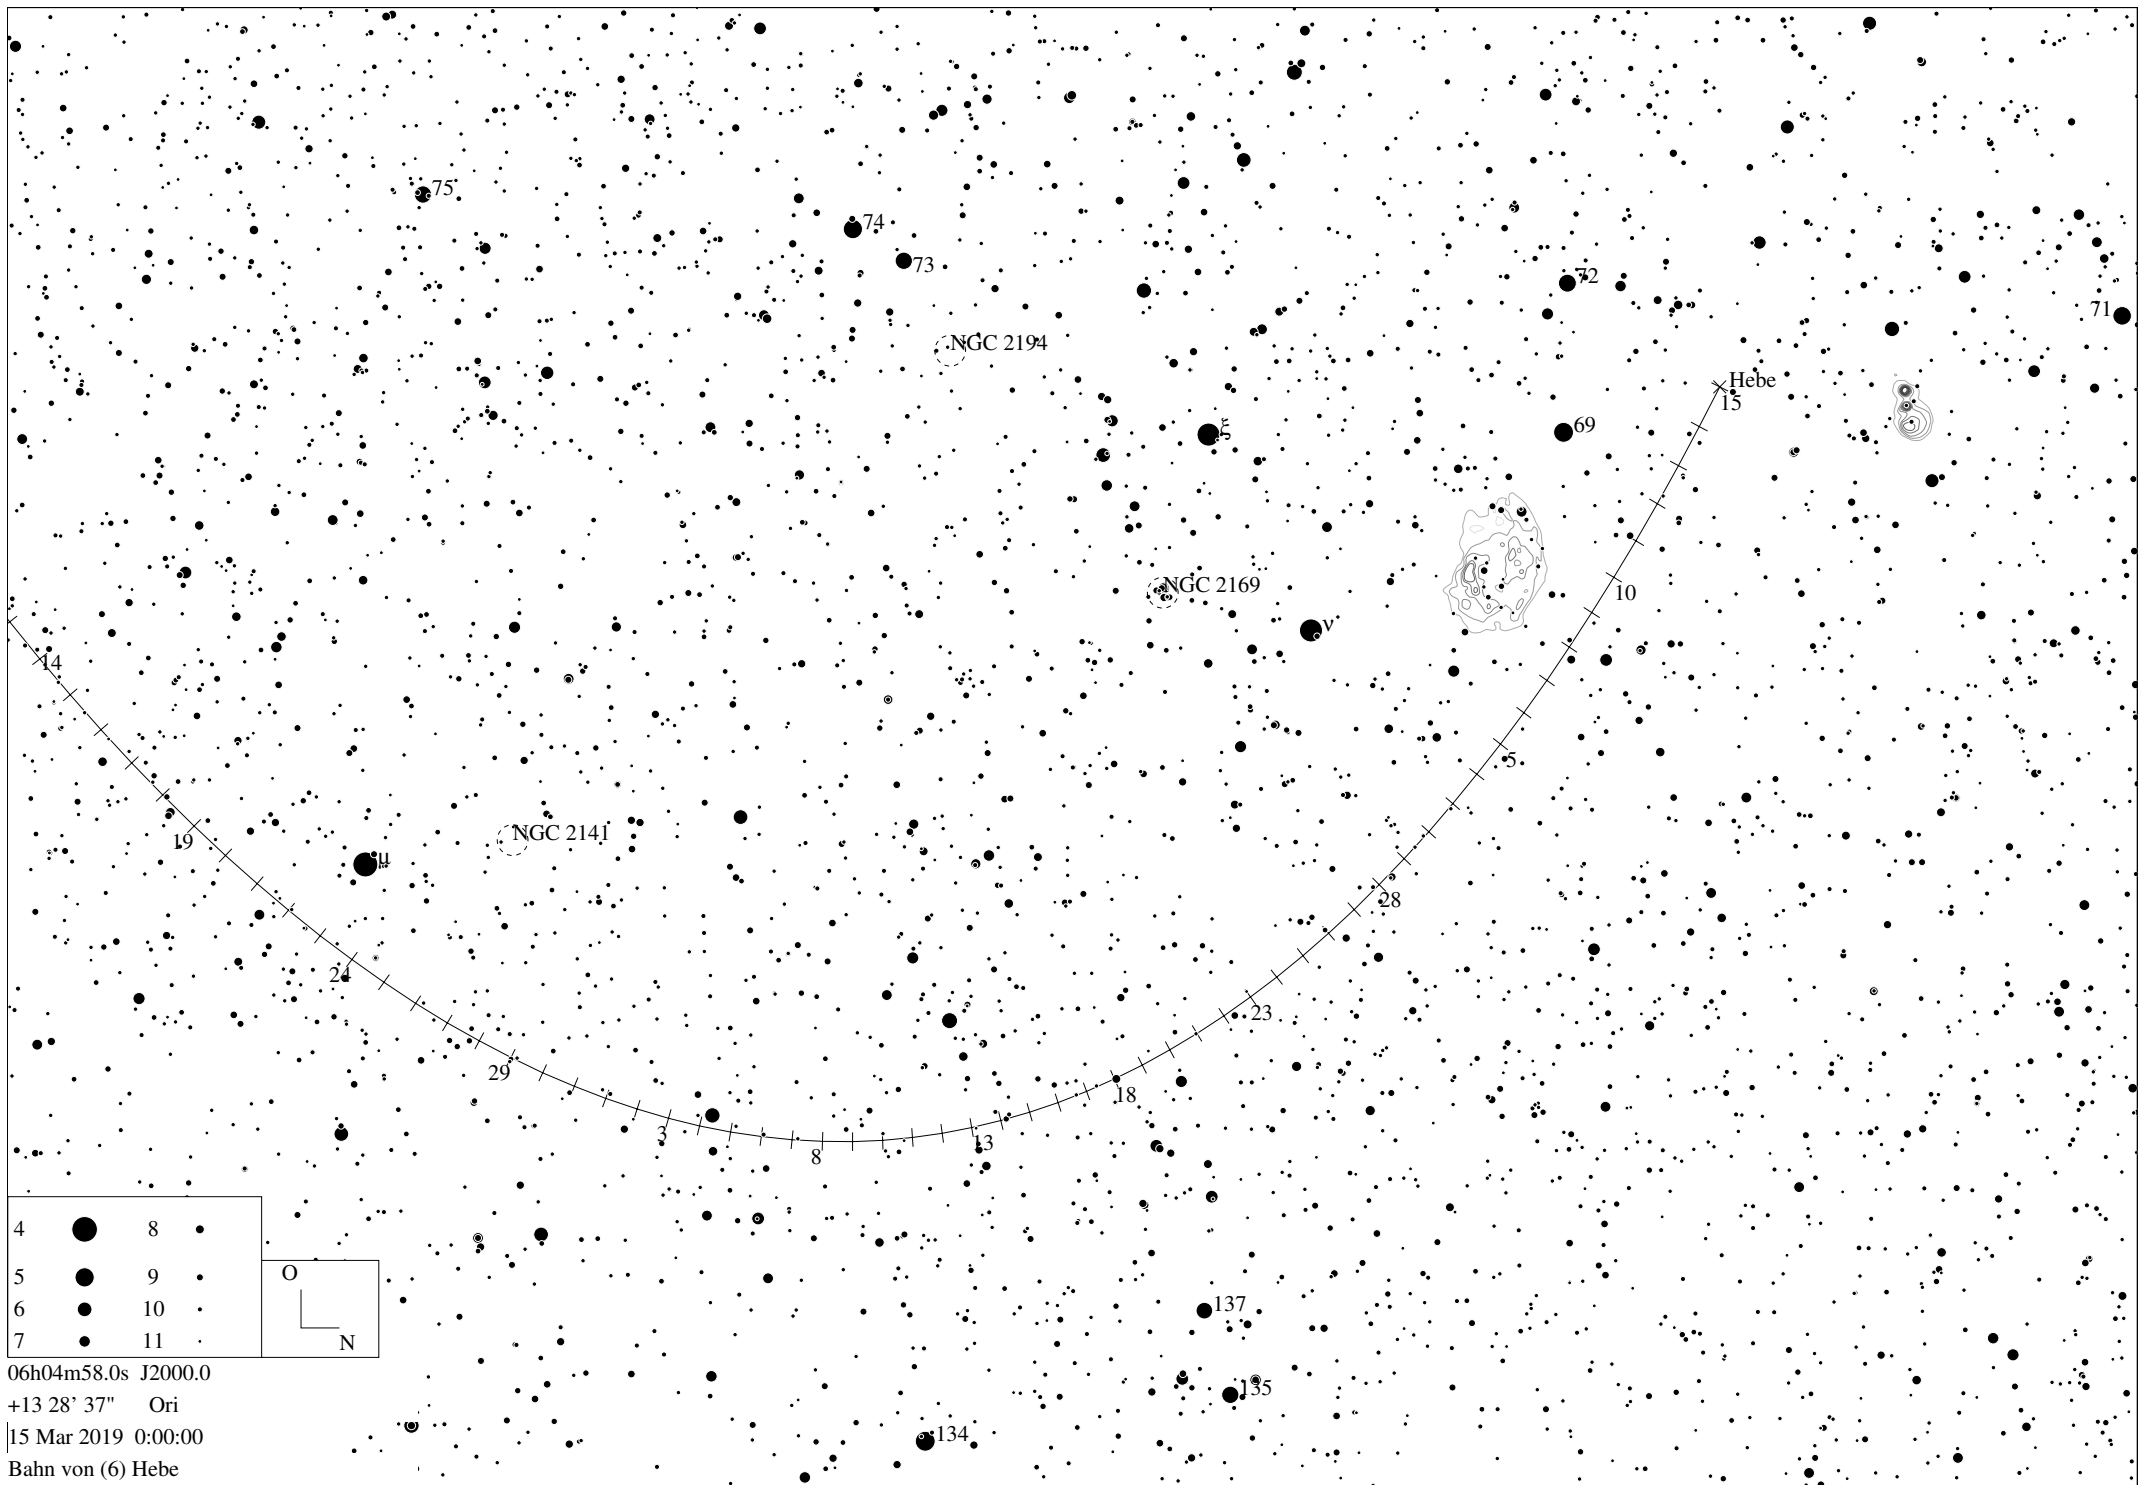

06h04m58.2s J2000.0  
 +08 35' 51" Ori  
 | 1 Jan 2019 0:00:00  
 Bahn von (6) Hebe